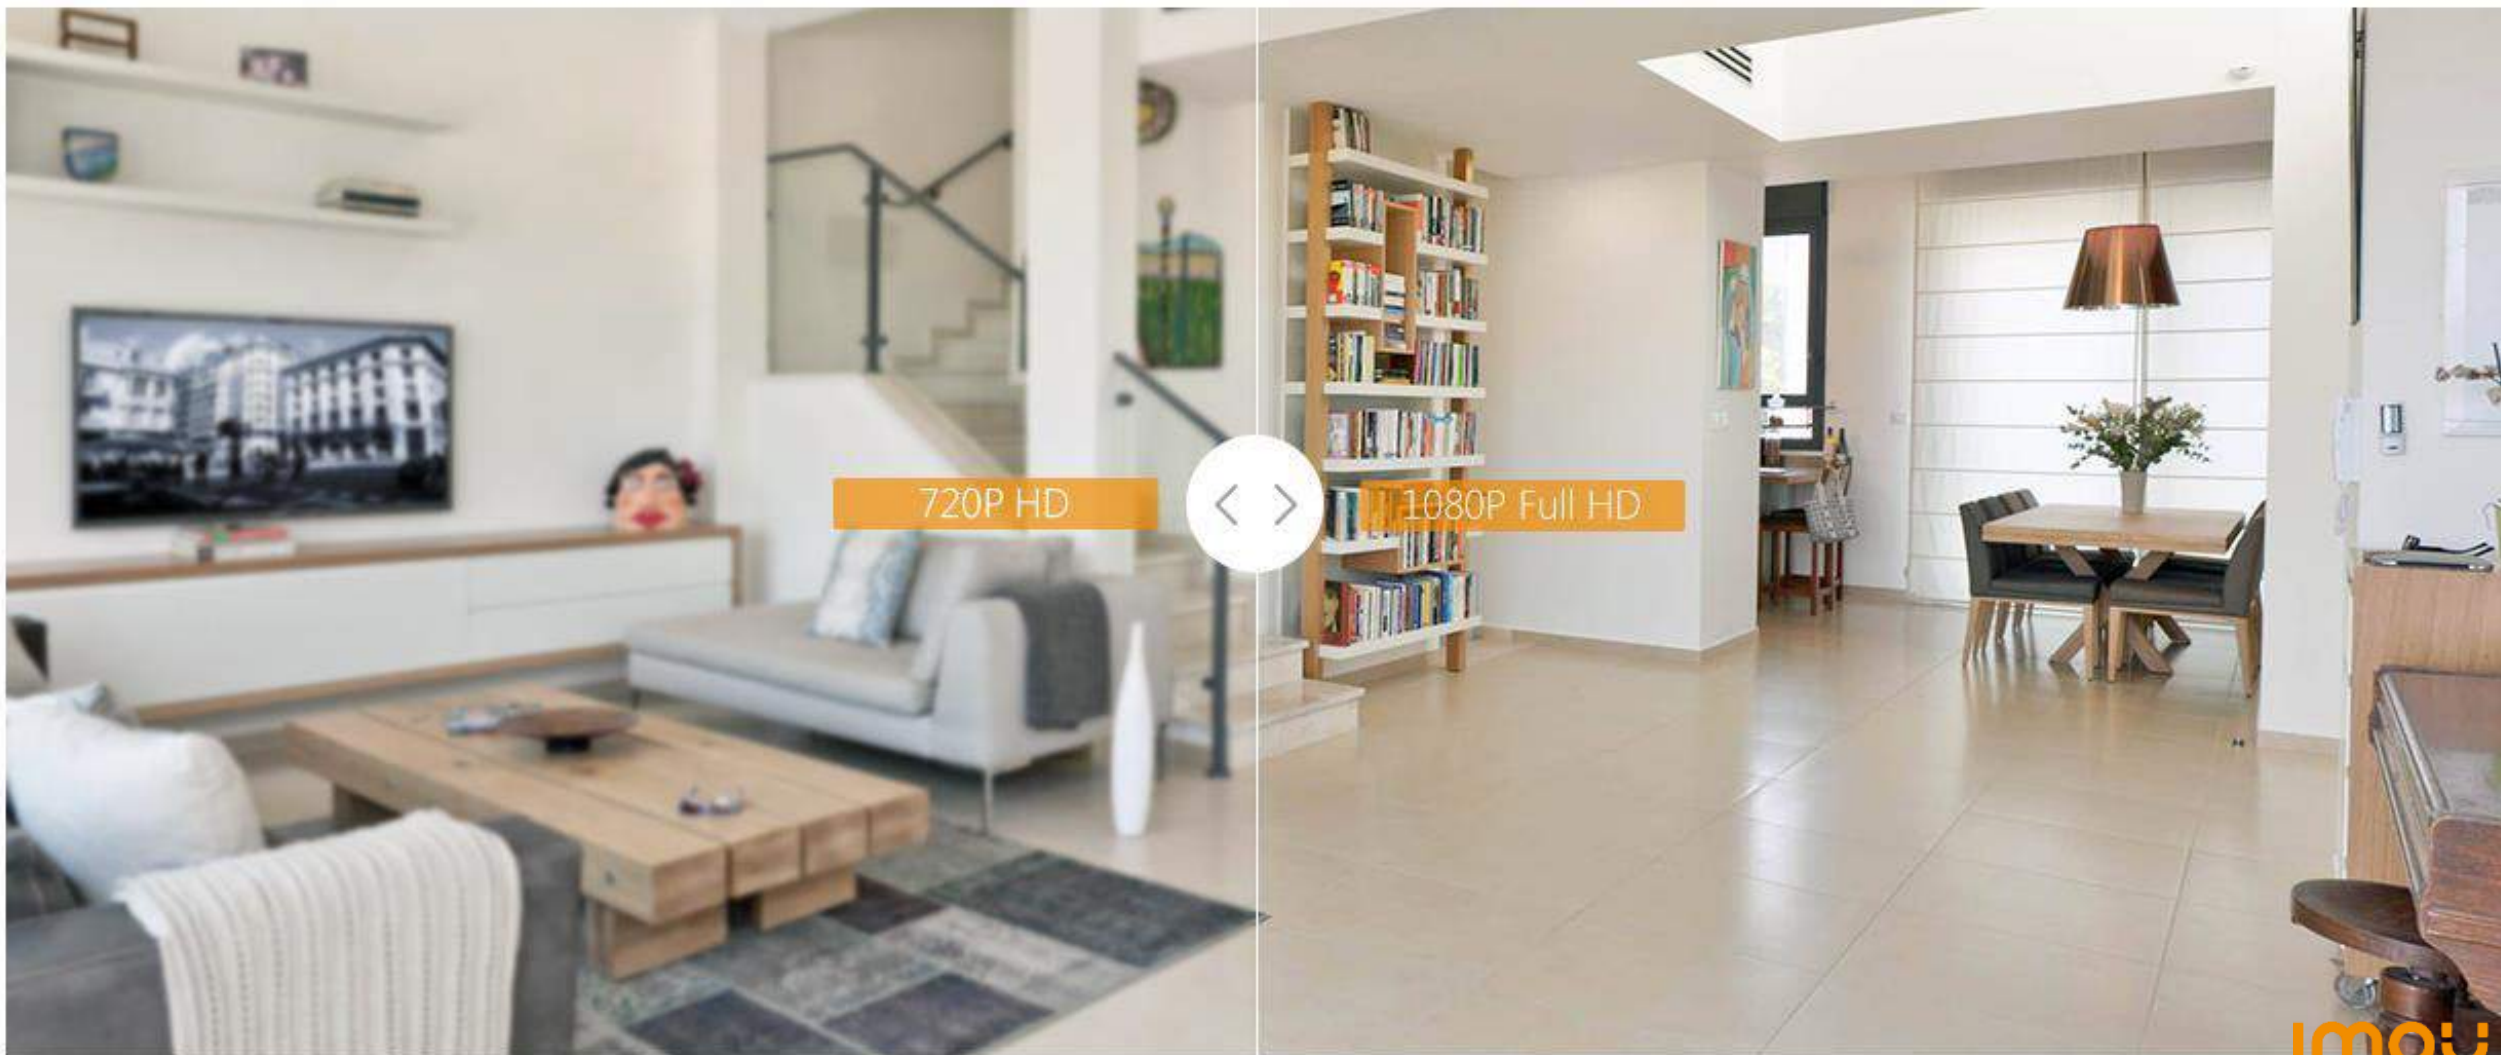

Ключевые
особенности

1080P Full HD видео

Высококачественные сенсоры обеспечивают отличное качество записи