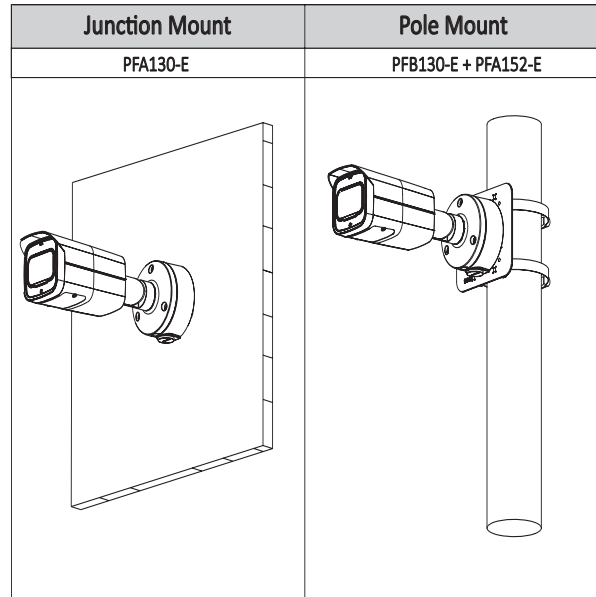

Construction

Casing	Metal
Dimensions	244.1mm×79mm×75.9mm (9.61"×3.11"×2.99")
Net Weight	0.815kg (1.80lb)
Gross Weight	1.08kg (2.38lb)

Ordering Information

Type	Part Number	Description
4MP camera	DH-IPC-HFW2431TP-ZS	4MP WDR IR Bullet Network Camera, PAL
	DH-IPC-HFW2431TN-ZS	4MP WDR IR Bullet Network Camera, NTSC
	IPC-HFW2431TP-ZS	4MP WDR IR Bullet Network Camera, PAL
	IPC-HFW2431TN-ZS	4MP WDR IR Bullet Network Camera, NTSC
	DH-IPC-HFW2431TP-VFS	4MP WDR IR Bullet Network Camera, PAL
	DH-IPC-HFW2431TN-VFS	4MP WDR IR Bullet Network Camera, NTSC
	IPC-HFW2431TP-VFS	4MP WDR IR Bullet Network Camera, PAL
	IPC-HFW2431TN-VFS	4MP WDR IR Bullet Network Camera, NTSC
Accessories (optional)	PFA130-E	Junction box
	PFA152-E	Pole mount

Accessories

Optional:

PFA130-E
Junction Box

PFA152-E
Pole Mount

Dimensions (mm/inch)