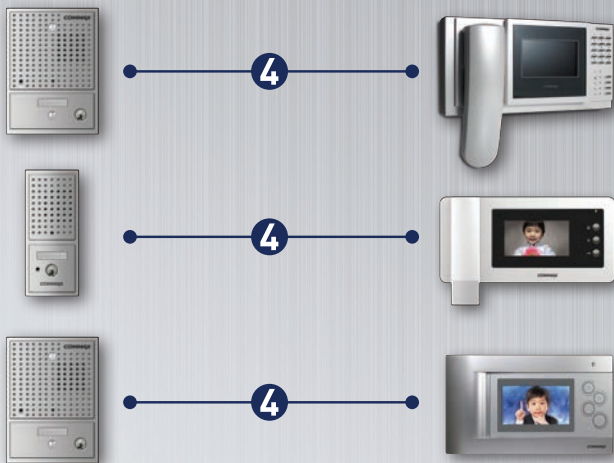

Vandal Proof Pinhole Camera

DRC-4CGN2

DRC-4CPN2

Specification

- **Power Source** : From Video Phone
- **Mounted type** : Wall surface mounted type
- **Wiring** : 4 wires
- **Min. Illumination** : 0.1 Lux(In front of 300mm)
- **Dimension** : (mm)

Features

- Color C-MOS
- 4 Wires - Wall Surface Mounted Type
- Die Casting Material
- Night Automatic Illumination

Diagram

COMMAX.Co.,Ltd.

• #513-11, Sangdaewon-dong, Jungwon-gu, Seongnam-city, Kyunggi-do, Korea
• TEL. +82-31-7393-540~550 FAX. +82-31-745-2133

www.commax.com

World Class Product of KOREA