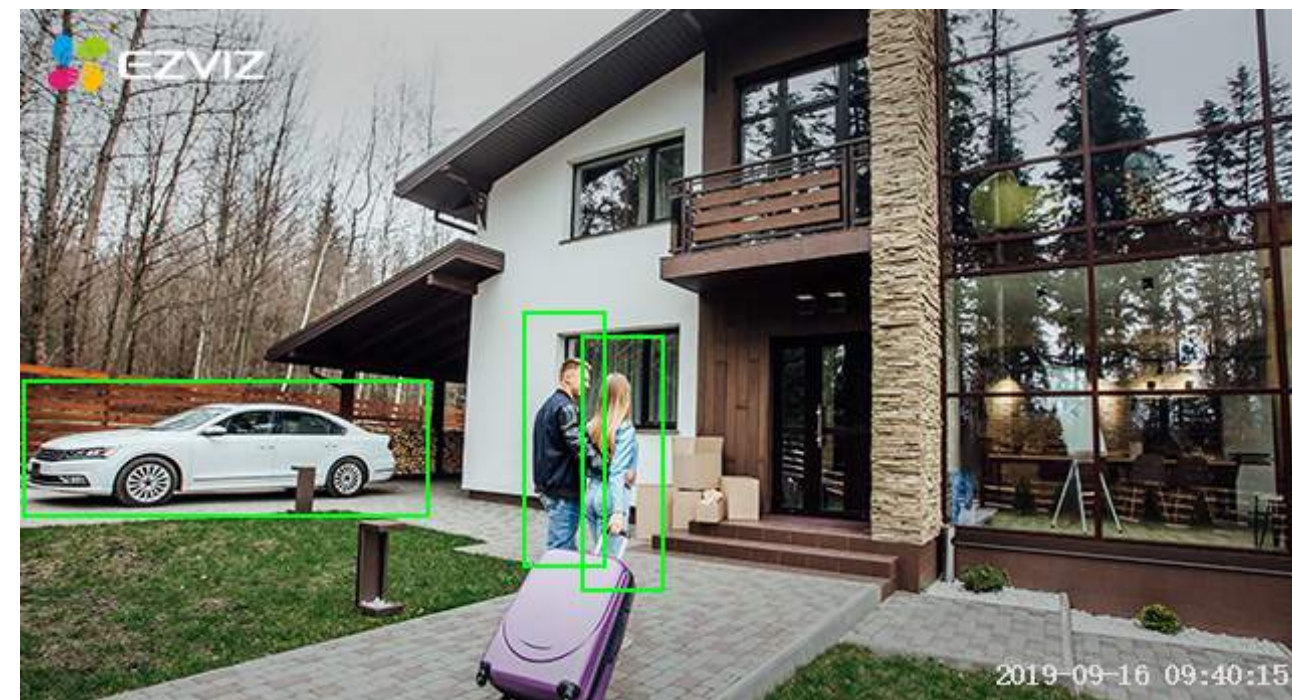

Customizable Voice Alerts

The first dual-lens seen on a security camera.

In the dual-2 MP camera setup, vivid color imaging is accomplished using two lenses – one lens records the ambient brightness and the other captures color information. Then the two images are merged using EZVIZ's own proprietary algorithm to create an image that is rich in details and realistic color.

Motion-triggered recording of people and vehicles.

With a built-in deep learning model, the C3X can detect the motion of person and vehicle shapes in real-time. Now you can receive the precise motion alerts you've always wanted. When no one is watching, the C3X takes the shift for you.

Actively protects places that matter.

The C3X lets you draw particular zones on the EZVIZ App to protect what matters to you the most. You can decide whether you want to keep people, cars, or both out of the zones. Upon detection of objects of interest, the camera will issue a loud siren and flash the strobe light to drive intruders away. You'll receive a notification in a split second.