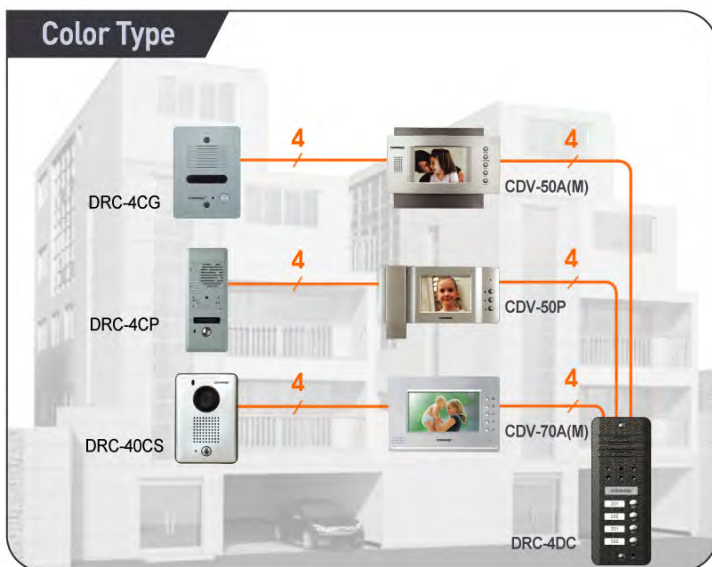

Water Proof & Connect 4 Households Pinhole Camera

DRC-4DC(4DB)

DRC-4DC/4DB is designed to enhance your safety in house using die-casting that enables to be resistant to any external impact. This is ambitious product with new design, which covers from single to four family houses.

DRC-4DC/4DB is designed to enhance your safety in house using die-casting that enables to be resistant to any external impact. This is ambitious product with new design, which covers from single to four family houses.

DRC-4DC/4DB

DRC-4DC(color)

DRC-4DB(B/W)

Rainshield(Optional)

Specification

- IP rate : IP 43(Water Proof)
- Image sensor : 1/3 inch CCD
- Mounting type : Wall mounted type
- Wires : 4 wires
- Min. Illumination : 0 Lux(In front of 300mm)
- Dimension : 65 x 162 x 22.5 (mm)

Features & function

- Adjustment of manual camera angle
- Night automatic illumination (White LED / Built-in camera)
- Optional Rainshield

Color Type

B/W Type

Distributed by

Ver. 1.0

COMMAX Co.,Ltd.

#513-11, Sangdaewon-dong,
Jungwon-gu, Seongnam-city,
Kyunggi-do, Korea