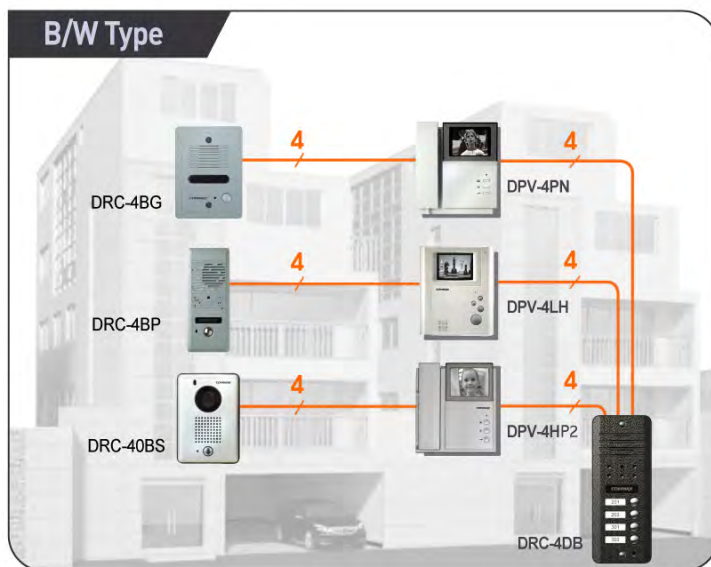

Water Proof & Connect 4 Households Pinhole Camera

DRC-4DC(4DB)

DRC-4DC/4DB is designed to enhance your safety in house using die-casting that enables to be resistant to any external impact. This is ambitious product with new design, which covers from single to four family houses.

DRC-4DC/4DB is designed to enhance your safety in house using die-casting that enables to be resistant to any external impact. This is ambitious product with new design, which covers from single to four family houses.

DRC-4DC/4DB

DRC-4DC(color)

DRC-4DB(B/W)

Rainshield(Optional)

Specification

- IP rate : IP 43(Water Proof)
- Image sensor : 1/3 inch CCD
- Mounting type : Wall mounted type
- Wires : 4 wires
- Min. Illumination : 0 Lux(In front of 300mm)
- Dimension : 65 x 162 x 22.5 (mm)

Features & function

- Adjustment of manual camera angle
- Night automatic illumination (White LED / Built-in camera)
- Optional Rainshield

Color Type

B/W Type

Distributed by

Ver. 1.0

COMMAX Co.,Ltd.

#513-11, Sangdaewon-dong,
Jungwon-gu, Seongnam-city,
Kyunggi-do, Korea