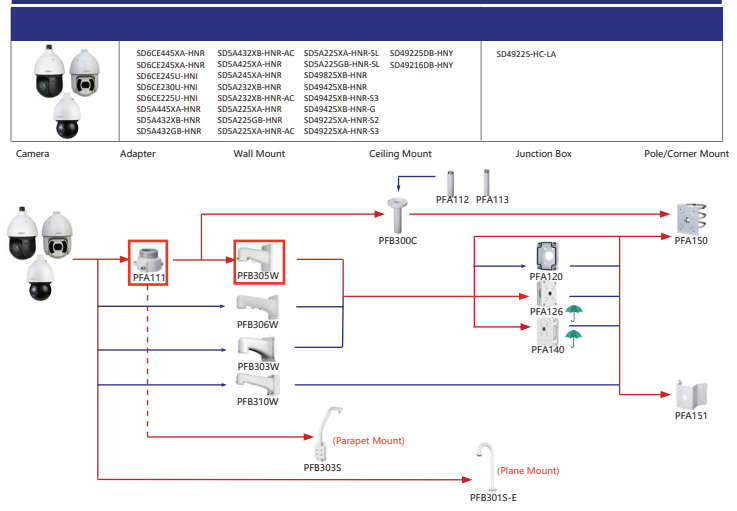

Shape	IP Camera	CVI Camera
	IPC-T1820/40 IPC-T1820-L	HAC-HDW1800TL-A HAC-HDW1801TL(A)- HAC-HDW1200TL-A

Selection of IP&CVI Eyeball Camera

Shape	IP Camera	CVI Camera
	IPC-HDW5242T-ZE-MF IPC-HDW5241T-ZE IPC-HDW5442T-ZE IPC-HDW5541T-ZE IPC-HDW5842T-ZE-S2 IPC-HDW1230T-ZS-55 IPC-HDW1230T-ZS-55 IPC-HDW5541H-ASE-PV IPC-HDW5241H-ASE-PV IPC-HDW5541H-AS-PV IPC-HDW5241H-AS-PV IPC-HDW5497M-SE-LED IPC-HDW5842TM-SE-S2	HAC-HDW2802T-Z-A HAC-HDW2802T-Z-A-DP HAC-HDW2501T-Z-A HAC-HDW2501T-Z-A-DP HAC-HDW2402T-Z-A HAC-HDW2402T-Z-A-DP HAC-HDW2241T-Z-A HAC-HDW2241T-Z-A-DP HAC-HDW2241T-Z-A-DP HAC-HDW1509T-Z-A-LED-DP HAC-HDW1509T-Z-A-LED HAC-HDW1500T-Z-A-DP HAC-HDW1239T-Z-A-LED-DP HAC-HDW1239T-Z-A-LED HAC-HDW1231T-Z-A HAC-HDW1231T-Z-A-DP HAC-HDW1200T-Z(A)- HAC-ME1809H-A-PV-POC HAC-ME1809H-A-PV HAC-ME1509H-A-PV HAC-ME1239H-A-PV HAC-T3A51-Z HAC-T3A21-Z HAC-T3A21-VF

Selection of IP&CVI Eyeball Camera

Shape	IP Camera	CVI Camera
		HAC-HDW1200M HAC-HDW1800M HAC-HDW1801M HAC-T2A51 HAC-T2A21 HAC-HDW1509TLM-A-LED HAC-HDW2501TLM-A HAC-HDW2249TLM-A-LED HAC-HDW2241TLM(A)- HAC-HDW1809TLM(A)-LED HAC-HDW1801TLM(A)- HAC-HDW1231TLM(A)- HAC-HDW1200TLM(A)-

Shape	IP Camera	CVI Camera
	IPC-HDW2231T-AS-S2 IPC-HDW2230T-AS-S2 IPC-HDW2431T-AS-S2	

Selection of IP&CVI Eyeball Camera

Shape	IP Camera	CVI Camera
	IPC-HDW1230S-55	HAC-T1A21/51 HAC-HDW1200R

Shape	IP Camera	CVI Camera
	HAC-HDW2501TLMQ(A)- HAC-HDW1500TLMQ(A)- HAC-HDW1231TLMQ(A)- HAC-HDW1200TLMQ(A)-	HAC-HDW2501TQ-A HAC-HDW1500TQ(A)- HAC-HDW1231TQ(A)- HAC-HDW1200TQ(A)- HAC-ME1239TQ-A-PV HAC-ME1800EQ-L HAC-ME1500EQ-L HAC-ME1200EQ-L HAC-ME1200EQ-L

Selection of PTZ Camera

Selection of PTZ Camera

Selection of PTZ Bullet Camera

Selection of PTZ Camera

Selection of PTZ Camera

Shape	IP PTZ Camera	CVI PTZ Camera
	SDT7C424-4F-2B2I-APV-0400	

Camera Adapter Wall Mount Ceiling Mount Junction Box Pole/Corner Mount