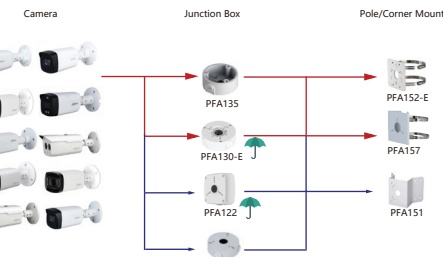

Selection of IP&CVI Bullet Camera

Shape	IP Camera		
	IPC-HFW7442H-Z-52 IPC-HFW7442H-Z-52 IPC-HFW7842H-Z-52 IPC-HFW7842H-Z-52 IPC-HFW71242H-Z	IPC-HFW5242H-ZHE-MF IPC-HFW5242H-ZE-MF IPC-HFW5242H-ZE-MF IPC-HFW5442H-ZHE IPC-HFW5442H-ZE	IPC-HFW5442H-ZE IPC-HFW5842H-ZHE-S2 IPC-HFW5842H-ZHE-S2

Shape	IP Camera	CVI Camera
	IPC-HFW3241M-AS-12 IPC-HFW3441M-AS-12 IPC-HFW1230M-A-11-B-55 IPC-HFW1230M-A-12-B-55 IPC-HFW3241DF-A5-4G	

Shape	IP Camera	CVI Camera
	IPC-HFW57842-Z-5G-LED IPC-MFW7442K1-Z-4-T40 IPC-MFW7442K1-Z-7-T40 IPC-MFW7842K1-Z-4-T20 IPC-MFW7842K1-Z-7-T20	

Selection of IP&CVI Bullet Camera

Shape	IP Camera	CVI Camera	
	IPC-HFW5241T-5E IPC-HFW5242T-ASE-MF IPC-HFW5241T-ASE IPC-HFW5442T-ASE IPC-HFW5442T-ASE IPC-HFW541T-5E IPC-HFW541T-ASE IPC-HFW5842T-ASE-S2 IPC-HFW541T-AS-PV IPC-HFW541T-AS-PV IPC-HFW5449T1-ASE-02 IPC-HFW5849T1-ASE-LED IPC-HFW5449T-ASE-LED	HAC-HFW1509MH-A-LED HAC-HFW1239MH-A-LED HAC-HFW2802T-Z-AL-DP HAC-HFW2802T-A-08 HAC-HFW4202T-Z-A(DP) HAC-HFW4202T-08-A HAC-HFW1509TM-A HAC-HFW1339TM-A HAC-HFW1800TH-8 HAC-HFW1800TH-4 HAC-HFW1801TH-8 HAC-HFW1801TH-4 HAC-HFW1801TH-4 HAC-HFW1231R-Z-A-DP HAC-HFW1231R-Z-A HAC-HFW1200R-Z-IRE6(A) HAC-84A21-VF	HAC-HFW1500TH-4 HAC-HFW1200TH-8 HAC-HFW1200TH-4 IPC-HFW54971-ZE-LED IPC-HFW54971-ZE-LED HAC-HFW1500D HAC-HFW1801D HAC-HFW1500D HAC-HFW1200D HAC-HFW1801R-Z-IRE6(A) HAC-HFW1500R-Z-IRE6(A) HAC-HFW1500R-Z-IRE6-A-DP HAC-HFW1231R-Z-A-DP HAC-HFW1231R-Z-A HAC-HFW1200R-Z-IRE6(A) HAC-84A21-VF