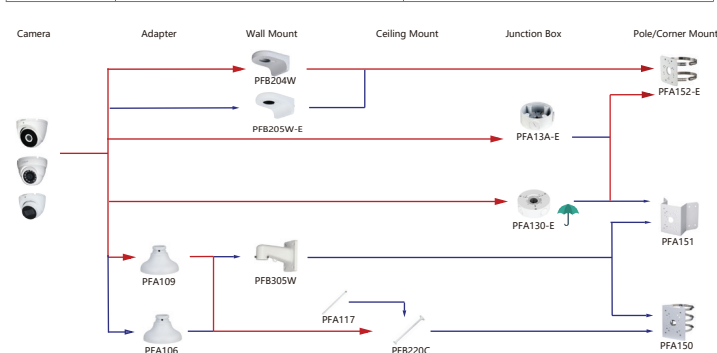

Selection of IP&CVI Eyeball Camera

Shape	IP Camera	CVI Camera
	IPC-HDW3841EM-S-52 IPC-HDW3811EM-A-5 IPC-HDW3541EM-S-52 IPC-HDW3441EM-S-52 IPC-HDW3231EM-S-52 IPC-HDW5241TM-ASE IPC-HDW5442TM-ASE IPC-HDW5541TM-ASE	HAC-HDW1801EM(A)- HAC-HDW12003M(A)- HAC-HDW2802T-A HAC-HDW2402T-A HAC-HDW2509T-A-LED HAC-HDW2249T-A-LED HAC-HDW1809T-A-LED HAC-HDW1509T-IL-A HAC-HDW1509T-A-LED-POC

Shape	IP Camera	CVI Camera
	IPC-T1820/40 IPC-T1820-L	HAC-HDW1800TL-A HAC-HDW1801TL(A)- HAC-HDW1200TL-A

Selection of IP&CVI Eyeball Camera

Shape	IP Camera	CVI Camera
	IPC-HDW5242T-ZE-MF IPC-HDW5241T-ZE IPC-HDW5442T-ZE IPC-HDW5541T-ZE IPC-HDW5842T-ZE-S2 IPC-HDW1230T-ZS-55 IPC-HDW1230T-ZS-55 IPC-HDW5541H-ASE-PV IPC-HDW5241H-ASE-PV IPC-HDW5541H-AS-PV IPC-HDW5241H-AS-PV IPC-HDW5497M-SE-LED IPC-HDW5842TM-SE-S2	HAC-HDW2802T-Z-A HAC-HDW2802T-Z-A-DP HAC-HDW2501T-Z-A HAC-HDW2501T-Z-A-DP HAC-HDW2402T-Z-A HAC-HDW2402T-Z-A-DP HAC-HDW2241T-Z-A HAC-HDW2241T-Z-A-DP HAC-HDW2241T-Z-A-DP HAC-HDW1509T-Z-A-LED-DP HAC-HDW1509T-Z-A-LED HAC-HDW1500T-Z-A-DP HAC-HDW1239T-Z-A-LED-DP HAC-HDW1239T-Z-A-LED HAC-HDW1231T-Z-A HAC-HDW1231T-Z-A-DP HAC-HDW1200T-Z(A)- HAC-ME1809H-A-PV-POC HAC-ME1809H-A-PV HAC-ME1509H-A-PV HAC-ME1239H-A-PV HAC-T3A51-Z HAC-T3A21-Z HAC-T3A21-VF

Selection of IP&CVI Eyeball Camera

Shape	IP Camera	CVI Camera
		HAC-HDW1200M HAC-HDW1800M HAC-HDW1801M HAC-T2A51 HAC-T2A21 HAC-HDW1509TLM-A-LED HAC-HDW2501TLM-A HAC-HDW2249TLM-A-LED HAC-HDW2241TLM(A)- HAC-HDW1809TLM(A)-LED HAC-HDW1801TLM(A)- HAC-HDW1231TLM(A)- HAC-HDW1200TLM(A)-

Shape	IP Camera	CVI Camera
	IPC-HDW2231T-AS-S2 IPC-HDW2230T-AS-S2 IPC-HDW2431T-AS-S2	

Selection of IP&CVI Eyeball Camera

Shape	IP Camera	CVI Camera
	IPC-HDW1230S-55	HAC-T1A21/51 HAC-HDW1200R

Shape	IP Camera	CVI Camera
	HAC-HDW2501TLMQ(A)- HAC-HDW1500TLMQ(A)- HAC-HDW1231TLMQ(A)- HAC-HDW1200TLMQ(A)-	HAC-HDW2501TQ-A HAC-HDW1500TQ(A)- HAC-HDW1231TQ(A)- HAC-HDW1200TQ(A)- HAC-ME1239TQ-A-PV HAC-ME1800EQ-L HAC-ME1500EQ-L HAC-ME1200EQ-L HAC-ME1200EQ-L