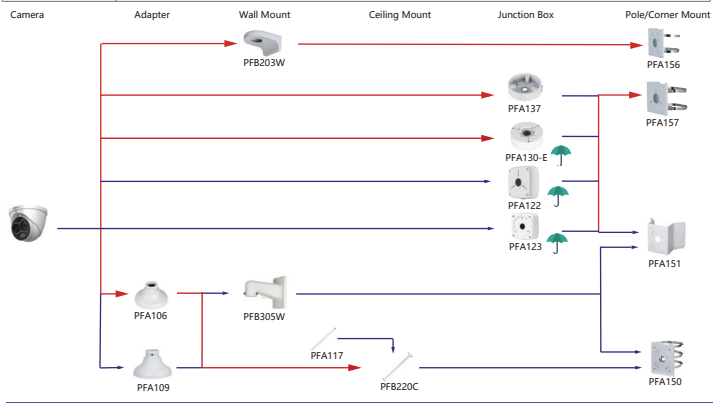

Shape	IP PTZ Camera	CVI PTZ Camera
	DH-PTZ8548-HNF-PA DH-PTZ8548-HNF-PA DH-PTZ85260-HNF-PA DH-PTZ8548-HNF-PA-FL DH-PTZ8548-HNF-PA-FL DH-PTZ85260-HNF-PA-FL DH-PTZ83440-HNF-PA	

Camera Wall Mount

Selection of PTZ Camera

Selection of Thermal Camera

Shape	Thermal Camera	
	TPC-BF5601 TPC-BF5401 TPC-BF2241	TPC-BF5601-T TPC-BF5401-T

Shape	Thermal Camera	
	TPC-BF1241-T TPC-BF1241	

Shape	Thermal Camera	
	TPC-DF1241-T TPC-DF1241	

Selection of Thermal Camera

Shape	Thermal Camera	
	TPC-SD8641B TPC-SD8441B	

Shape	Thermal Camera	
	TPC-SDA8641 TPC-SDA8441	

Shape	Thermal Camera	
	TPC-SD5641 TPC-SD5441 TPC-SD5441-T TPC-SD5441-T	

Selection of Thermal Camera

Shape	Thermal Camera	
	TPC-SD2221	

Selection of Thermal Camera

Shape	Thermal Camera	

Shape	Traffic Camera				
 ITC215 Serie	ITC215-PW6M-IRLZF	 ITC215-PW6M-IRLZF-B <i>(The bracket is included)</i>	 ITC215-PW6M-IRLZF-O <i>(The bracket is included)</i>		
 ITC415 Serie	ITC415-PW6M-IZ	 ITC415-PW6M-IZ-GN <i>(The bracket is included)</i>	 ITC415-PW6M-IZ-BH <i>(The bracket is included)</i>		
 ITC437 Serie	ITC437-PW6M-IZ	 ITC437-PW6M-IZ-GN <i>(The bracket is included)</i>			