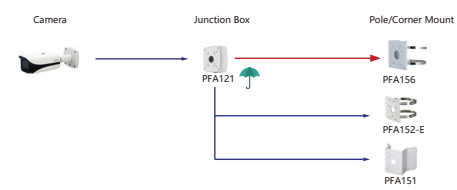

Shape	IP Camera	CVI Camera
	IPC-HFW5442E-Z4E IPC-HFW5442E-Z4E IPC-HFW5442E-Z2E IPC-HFW5442E-Z2E-MF IPC-HFW5241E-Z2E IPC-HFW5241E-Z2E	HAC-HFW3802E-Z-VP HAC-HFW3802E-ZH-VP HAC-HFW3231E-Z-DP-VP