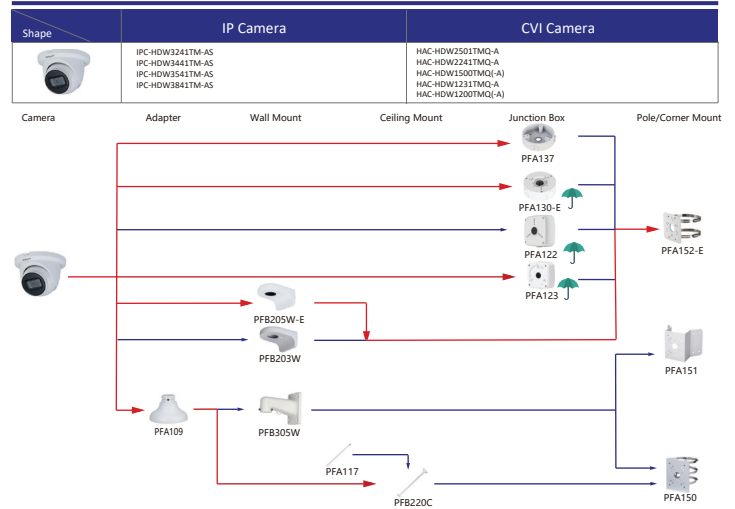

Shape	IP Camera	CVI Camera
	IPC-T1820/40 IPC-T1820-L	HAC-HDW1800TL-A HAC-HDW1801TL(A)- HAC-HDW1200TL-A

Selection of IP&CVI Eyeball Camera

Shape	IP Camera	CVI Camera
	IPC-HDW5242T-ZE-MF IPC-HDW5241T-ZE IPC-HDW5442T-ZE IPC-HDW5541T-ZE IPC-HDW5842T-ZE-S2 IPC-HDW1230T-ZS-55 IPC-HDW1230T-ZS-55 IPC-HDW5541H-ASE-PV IPC-HDW5241H-ASE-PV IPC-HDW5541H-AS-PV IPC-HDW5241H-AS-PV IPC-HDW5497M-SE-LED IPC-HDW5842TM-SE-S2	HAC-HDW2802T-Z-A HAC-HDW2802T-Z-A-DP HAC-HDW2501T-Z-A HAC-HDW2501T-Z-A-DP HAC-HDW2402T-Z-A HAC-HDW2402T-Z-A-DP HAC-HDW2241T-Z-A HAC-HDW2241T-Z-A-DP HAC-HDW2241T-Z-A-DP HAC-HDW1509T-Z-A-LED-DP HAC-HDW1509T-Z-A-LED HAC-HDW1500T-Z-A-DP HAC-HDW1239T-Z-A-LED-DP HAC-HDW1239T-Z-A-LED HAC-HDW1231T-Z-A HAC-HDW1231T-Z-A-DP HAC-HDW1200T-Z(A)- HAC-ME1809H-A-PV-POC HAC-ME1809H-A-PV HAC-ME1509H-A-PV HAC-ME1239H-A-PV HAC-T3A51-Z HAC-T3A21-Z HAC-T3A21-VF

Selection of IP&CVI Eyeball Camera

Shape	IP Camera	CVI Camera
		HAC-HDW1200M HAC-HDW1800M HAC-HDW1801M HAC-T2A51 HAC-T2A21 HAC-HDW1509TLM-A-LED HAC-HDW2501TLM-A HAC-HDW2249TLM-A-LED HAC-HDW2241TLM(A)- HAC-HDW1809TLM(A)-LED HAC-HDW1801TLM(A)- HAC-HDW1231TLM(A)- HAC-HDW1200TLM(A)-

Shape	IP Camera	CVI Camera
	IPC-HDW2231T-AS-S2 IPC-HDW2230T-AS-S2 IPC-HDW2431T-AS-S2	

Selection of IP&CVI Eyeball Camera

Shape	IP Camera	CVI Camera
	IPC-HDW1230S-55	HAC-T1A21/51 HAC-HDW1200R

Shape	IP Camera	CVI Camera
	HAC-HDW2501TLMQ(A)- HAC-HDW1500TLMQ(A)- HAC-HDW1231TLMQ(A)- HAC-HDW1200TLMQ(A)-	HAC-HDW2501TQ-A HAC-HDW1500TQ(A)- HAC-HDW1231TQ(A)- HAC-HDW1200TQ(A)- HAC-ME1239TQ-A-PV HAC-ME1800EQ-L HAC-ME1500EQ-L HAC-ME1200EQ-L HAC-ME1200EQ-L

Selection of PTZ Camera

Selection of PTZ Camera

Selection of PTZ Bullet Camera

Selection of PTZ Camera

Selection of PTZ Camera

Shape	IP PTZ Camera	CVI PTZ Camera
	SDT7C424-4F-2B2I-APV-0400	

Camera Adapter Wall Mount Ceiling Mount Junction Box Pole/Corner Mount