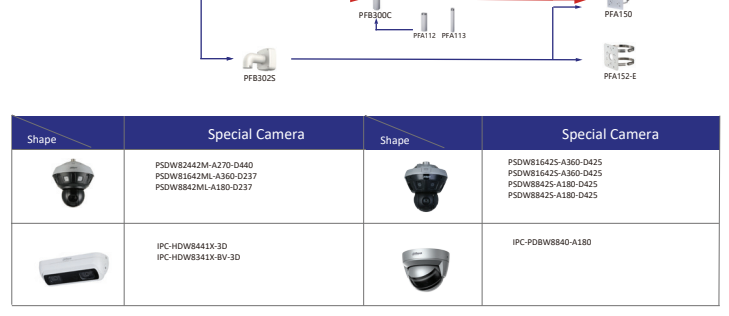

Shape	IP Camera	CVI Camera
	IPC-EW5541-AS	HAC-CW2501

Shape	IP Camera	CVI Camera
	IPC-P08W5831/82041-8360	

Shape	IP Camera	CVI Camera
		HAC-D3A51/Z1

Shape	IP Camera	CVI Camera
	PSDW5631S-8360	

Shape	Special Camera	Shape	Special Camera
	PSDW82442M-A270-D440 PSDW81842M-A360-D237 PSDW8842M-A180-D237		PSDW81842S-A360-D425 PSDW81842S-A360-D425 PSDW8842S-A180-D425 PSDW8842S-A180-D425
	IPC-HDW8441X-3D IPC-HDW8341X-BV-3D		IPC-P08W8840-A180

Selection of IP&CVI Eyeball Camera

Shape	IP Camera	CVI Camera
	IPC-HDW3841EM-S-52 IPC-HDW3811EM-A-5 IPC-HDW3541EM-S-52 IPC-HDW3441EM-S-52 IPC-HDW3231EM-S-52 IPC-HDW5241TM-ASE IPC-HDW5442TM-ASE IPC-HDW5541TM-ASE	HAC-HDW1801EM(A)- HAC-HDW12003M(A)- HAC-HDW2802T-A HAC-HDW2402T-A HAC-HDW2509T-A-LED HAC-HDW2249T-A-LED HAC-HDW1809T-A-LED HAC-HDW1509T-IL-A HAC-HDW1509T-A-LED-POC