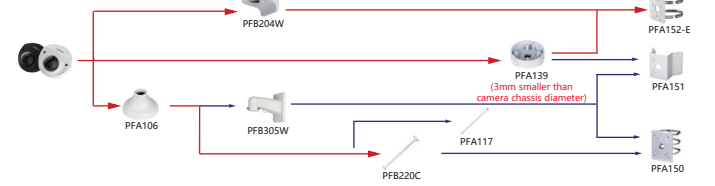

Camera Adapter Wall Mount Ceiling Mount Junction Box Pole/Corner Mount

Selection of IP&CVI Dome Camera

Shape	IP Camera	CVI Camera
	IPC-HDBW3241F-FD-M/M12 IPC-HDBW5451/2441/2341E-AS-M IPC-HDBW2431/2231F-AS-S2 IPC-HDBW3233/3433F-M-AS IPC-HDBW3241F-M12-SA IPC-HDBW5241F-M12-SA	HAC-HDBW3200F HAC-HDBW2501F-A HAC-HDBW2241F-A

Camera Adapter Wall Mount Ceiling Mount Junction Box Pole/Corner Mount

Shape	IP Camera	CVI Camera
	IPC-HDBW2041F-AS-S2 IPC-HDBW3441F-AS-S2 IPC-HDBW3241F-AS-S2	

Camera Adapter Wall Mount Ceiling Mount Junction Box Pole/Corner Mount