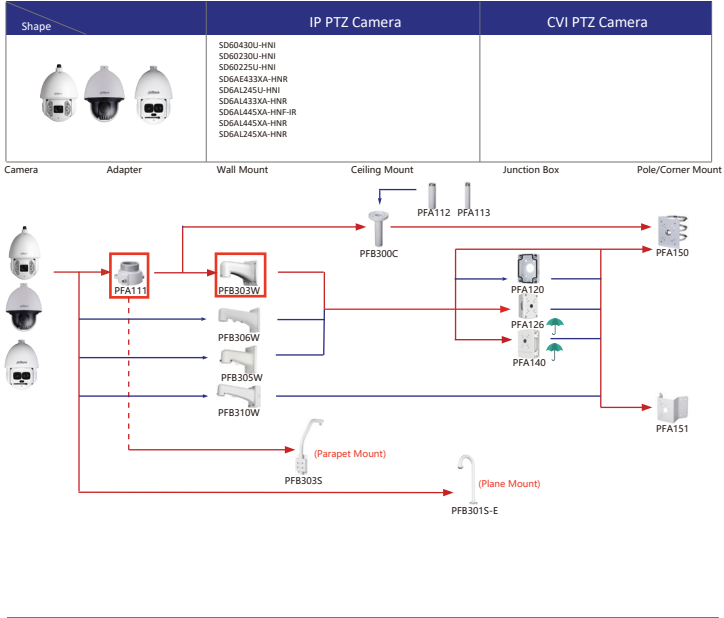

Shape	IP Camera	CVI Camera
	IPC-T1820/40 IPC-T1820-L	HAC-HDW1800TL-A HAC-HDW1801TL(A)- HAC-HDW1200TL-A

Selection of IP&CVI Eyeball Camera

Shape	IP Camera	CVI Camera
	IPC-HDW5242T-ZE-MF IPC-HDW5241T-ZE IPC-HDW5442T-ZE IPC-HDW5541T-ZE IPC-HDW5842T-ZE-S2 IPC-HDW1230T-ZS-55 IPC-HDW1230T-ZS-55 IPC-HDW5541H-ASE-PV IPC-HDW5241H-ASE-PV IPC-HDW5541H-AS-PV IPC-HDW5241H-AS-PV IPC-HDW5497M-SE-LED IPC-HDW5842TM-SE-S2	HAC-HDW2802T-Z-A HAC-HDW2802T-Z-A-DP HAC-HDW2501T-Z-A HAC-HDW2501T-Z-A-DP HAC-HDW2402T-Z-A HAC-HDW2402T-Z-A-DP HAC-HDW2241T-Z-A HAC-HDW2241T-Z-A-DP HAC-HDW2241T-Z-A-DP HAC-HDW1509T-Z-A-LED-DP HAC-HDW1509T-Z-A-LED HAC-HDW1500T-Z-A-DP HAC-HDW1239T-Z-A-LED-DP HAC-HDW1239T-Z-A-LED HAC-HDW1231T-Z-A HAC-HDW1231T-Z-A-DP HAC-HDW1200T-Z(A)- HAC-ME1809H-A-PV-POC HAC-ME1809H-A-PV HAC-ME1509H-A-PV HAC-ME1239H-A-PV HAC-T3A51-Z HAC-T3A21-Z HAC-T3A21-VF

Selection of IP&CVI Eyeball Camera

Shape	IP Camera	CVI Camera
		HAC-HDW1200M HAC-HDW1800M HAC-HDW1801M HAC-T2A51 HAC-T2A21 HAC-HDW1509TLM-A-LED HAC-HDW2501TLM-A HAC-HDW2249TLM-A-LED HAC-HDW2241TLM(A)- HAC-HDW1809TLM(A)-LED HAC-HDW1801TLM(A)- HAC-HDW1231TLM(A)- HAC-HDW1200TLM(A)-

Shape	IP Camera	CVI Camera
	IPC-HDW2231T-AS-S2 IPC-HDW2230T-AS-S2 IPC-HDW2431T-AS-S2	

Selection of IP&CVI Eyeball Camera

Shape	IP Camera	CVI Camera
	IPC-HDW1230S-55	HAC-T1A21/51 HAC-HDW1200R

Shape	IP Camera	CVI Camera
	HAC-HDW2501TLMQ(A)- HAC-HDW1500TLMQ(A)- HAC-HDW1231TLMQ(A)- HAC-HDW1200TLMQ(A)-	HAC-HDW2501TQ-A HAC-HDW1500TQ(A)- HAC-HDW1231TQ(A)- HAC-HDW1200TQ(A)- HAC-ME1239TQ-A-PV HAC-ME1800EQ-L HAC-ME1500EQ-L HAC-ME1200EQ-L HAC-ME1200EQ-L

Selection of PTZ Camera

Selection of PTZ Camera

Selection of PTZ Bullet Camera

Selection of PTZ Camera

Selection of PTZ Camera

Shape	IP PTZ Camera	CVI PTZ Camera
	SDT7C424-4F-2B2I-APV-0400	

Camera Adapter Wall Mount Ceiling Mount Junction Box Pole/Corner Mount