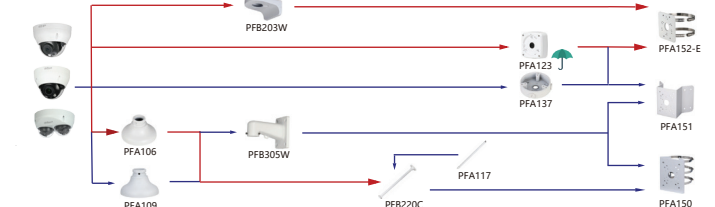

Camera Adapter Wall Mount Ceiling Mount Junction Box Pole/Corner Mount

Selection of IP&CVI Dome Camera

Shape	IP Camera	CVI Camera
	IPC-HDBW3241F-FD-M/M12 IPC-HDBW5451/2441/2341E-AS-M IPC-HDBW2431/2231F-AS-S2 IPC-HDBW3233/3433F-M-AS IPC-HDBW3241F-M12-SA IPC-HDBW5241F-M12-SA	HAC-HDBW3200F HAC-HDBW2501F-A HAC-HDBW2241F-A

Camera Adapter Wall Mount Ceiling Mount Junction Box Pole/Corner Mount

Shape	IP Camera	CVI Camera
	IPC-HDBW2041F-AS-S2 IPC-HDBW3441F-AS-S2 IPC-HDBW3241F-AS-S2	

Camera Adapter Wall Mount Ceiling Mount Junction Box Pole/Corner Mount

Shape	IP Camera	CVI Camera
	IPC-HDBW5441F-AS-E2	HAC-D3A21-VF HAC-D3A21/91-Z

Camera Adapter Wall Mount Ceiling Mount Junction Box Pole/Corner Mount

Selection of IP&CVI Dome Camera

Shape	IP Camera	CVI Camera
	IPC-HDBW3441E-AS-S2 IPC-HDBW3441E-S2 IPC-HDBW349E-AS-NI IPC-HDBW2831E-S2 IPC-HDBW5331E-S2 IPC-HDBW2431E-S2 IPC-HDBW12331E-S2 IPC-HDBW230E-S2 IPC-HDBW1830E-S2	IPC-HDBW3841E-S IPC-HDBW3841E-AS IPC-HDBW3541E-AS IPC-HDBW3241E-S IPC-HDBW3241E-AS IPC-HDBW1230E-S5 IPC-HDBW1231E-S4 IPC-HDBW1530E-S6 IPC-HDBW3241E-S2 IPC-HDBW1230E-SW IPC-HDBW1430E-SW IPC-HDBW3841E-S2 IPC-HDBW341E-S2 IPC-HDBW3541E-S2 IPC-HDBW3441E-S2 IPC-HDBW341E-AS-S2 IPC-HDBW341E-AS-S2 IPC-HDBW3241E-S2 IPC-HDBW1830E-S6