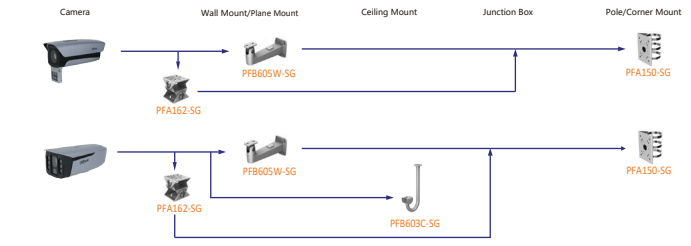

Shape	IP Camera	CVI Camera
	IPC-HFW57842-Z-5G-LED IPC-MFW7442K1-Z-4-T40 IPC-MFW7442K1-Z-7-T40 IPC-MFW7842K1-Z-4-T20 IPC-MFW7842K1-Z-7-T20