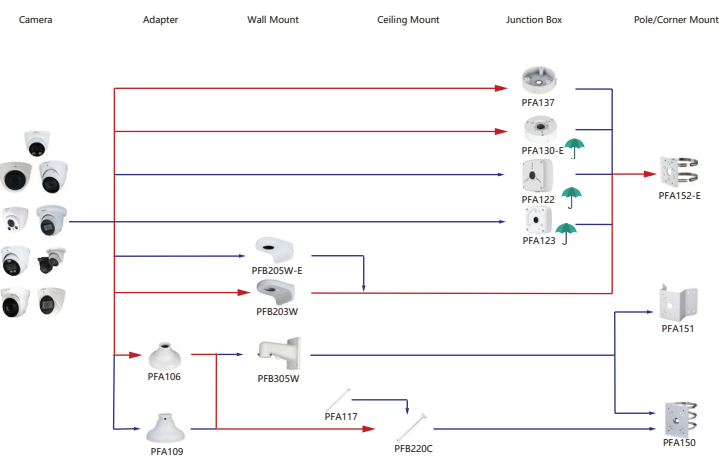

Shape	IP Camera	CVI Camera
	IPC-EW5541-AS	HAC-CW2501

Shape	IP Camera	CVI Camera
	IPC-P08W5831/82041-8360	

Shape	IP Camera	CVI Camera
		HAC-D3A51/Z1

Shape	IP Camera	CVI Camera
	PSDW5631S-8360	

Shape	Special Camera	Shape	Special Camera
	PSDW82442M-A270-D440 PSDW81842M-A360-D237 PSDW8842M-A180-D237		PSDW81842S-A360-D425 PSDW81842S-A360-D425 PSDW8842S-A180-D425 PSDW8842S-A180-D425
	IPC-HDW8441X-3D IPC-HDW8341X-BV-3D		IPC-P08W8840-A180

Selection of IP&CVI Eyeball Camera

Shape	IP Camera	CVI Camera
	IPC-HDW3841EM-S-52 IPC-HDW3811EM-A-5 IPC-HDW3541EM-S-52 IPC-HDW3441EM-S-52 IPC-HDW3231EM-S-52 IPC-HDW5241TM-ASE IPC-HDW5442TM-ASE IPC-HDW5541TM-ASE	HAC-HDW1801EM(A)- HAC-HDW12003M(A)- HAC-HDW2802T-A HAC-HDW2402T-A HAC-HDW2509T-A-LED HAC-HDW2249T-A-LED HAC-HDW1809T-A-LED HAC-HDW1509T-IL-A HAC-HDW1509T-A-LED-POC

Shape	IP Camera	CVI Camera
	IPC-T1820/40 IPC-T1820-L	HAC-HDW1800TL-A HAC-HDW1801TL(A)- HAC-HDW1200TL-A

Selection of IP&CVI Eyeball Camera

Shape	IP Camera	CVI Camera
	IPC-HDW5242T-ZE-MF IPC-HDW5241T-ZE IPC-HDW5442T-ZE IPC-HDW5541T-ZE IPC-HDW5842T-ZE-S2 IPC-HDW1230T-ZS-55 IPC-HDW1230T-ZS-55 IPC-HDW5541H-ASE-PV IPC-HDW5241H-ASE-PV IPC-HDW5541H-AS-PV IPC-HDW5241H-AS-PV IPC-HDW5497M-SE-LED IPC-HDW5842TM-SE-S2	HAC-HDW2802T-Z-A HAC-HDW2802T-Z-A-DP HAC-HDW2501T-Z-A HAC-HDW2501T-Z-A-DP HAC-HDW2402T-Z-A HAC-HDW2402T-Z-A-DP HAC-HDW2241T-Z-A HAC-HDW2241T-Z-A-DP HAC-HDW2241T-Z-A-DP HAC-HDW1509T-Z-A-LED-DP HAC-HDW1509T-Z-A-LED HAC-HDW1500T-Z-A-DP HAC-HDW1239T-Z-A-LED-DP HAC-HDW1239T-Z-A-LED HAC-HDW1231T-Z-A HAC-HDW1231T-Z-A-DP HAC-HDW1200T-Z(A)- HAC-ME1809H-A-PV-POC HAC-ME1809H-A-PV HAC-ME1509H-A-PV HAC-ME1239H-A-PV HAC-T3A51-Z HAC-T3A21-Z HAC-T3A21-VF

Selection of IP&CVI Eyeball Camera

Shape	IP Camera	CVI Camera
		HAC-HDW1200M HAC-HDW1800M HAC-HDW1801M HAC-T2A51 HAC-T2A21 HAC-HDW1509TLM-A-LED HAC-HDW2501TLM-A HAC-HDW2249TLM-A-LED HAC-HDW2241TLM(A)- HAC-HDW1809TLM(A)-LED HAC-HDW1801TLM(A)- HAC-HDW1231TLM(A)- HAC-HDW1200TLM(A)-