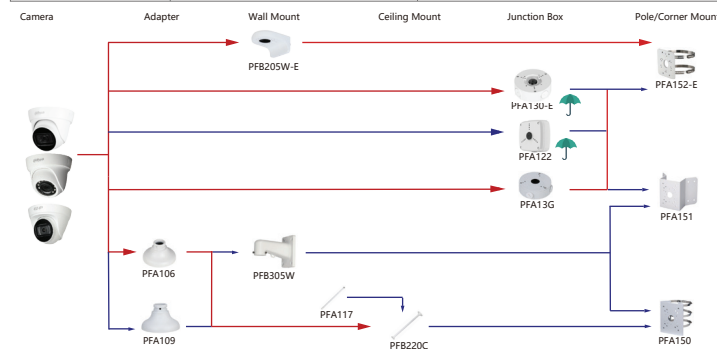

Shape	IP Camera	CVI Camera
	IPC-EW5541-AS	HAC-CW2501

Shape	IP Camera	CVI Camera
	IPC-P08W5831/82041-8360	

Shape	IP Camera	CVI Camera
		HAC-D3A51/Z1

Shape	IP Camera	CVI Camera
	PSDW5631S-8360	

Shape	Special Camera	Shape	Special Camera
	PSDW82442M-A270-D440 PSDW81842M-A360-D237 PSDW8842M-A180-D237		PSDW81842S-A360-D425 PSDW81842S-A360-D425 PSDW8842S-A180-D425 PSDW8842S-A180-D425
	IPC-HDW8441X-3D IPC-HDW8341X-BV-3D		IPC-P08W8840-A180

Selection of IP&CVI Eyeball Camera

Shape	IP Camera	CVI Camera
	IPC-HDW3841EM-S-52 IPC-HDW3811EM-A-5 IPC-HDW3541EM-S-52 IPC-HDW3441EM-S-52 IPC-HDW3231EM-S-52 IPC-HDW5241TM-ASE IPC-HDW5442TM-ASE IPC-HDW5541TM-ASE	HAC-HDW1801EM(A)- HAC-HDW12003M(A)- HAC-HDW2802T-A HAC-HDW2402T-A HAC-HDW2509T-A-LED HAC-HDW2249T-A-LED HAC-HDW1809T-A-LED HAC-HDW1509T-IL-A HAC-HDW1509T-A-LED-POC

Shape	IP Camera	CVI Camera
	IPC-T1820/40 IPC-T1820-L	HAC-HDW1800TL-A HAC-HDW1801TL(A)- HAC-HDW1200TL-A

Selection of IP&CVI Eyeball Camera

Shape	IP Camera	CVI Camera
	IPC-HDW5242T-ZE-MF IPC-HDW5241T-ZE IPC-HDW5442T-ZE IPC-HDW5541T-ZE IPC-HDW5842T-ZE-S2 IPC-HDW1230T-ZS-55 IPC-HDW1230T-ZS-55 IPC-HDW5541H-ASE-PV IPC-HDW5241H-ASE-PV IPC-HDW5541H-AS-PV IPC-HDW5241H-AS-PV IPC-HDW5497M-SE-LED IPC-HDW5842TM-SE-S2	HAC-HDW2802T-Z-A HAC-HDW2802T-Z-A-DP HAC-HDW2501T-Z-A HAC-HDW2501T-Z-A-DP HAC-HDW2402T-Z-A HAC-HDW2402T-Z-A-DP HAC-HDW2241T-Z-A HAC-HDW2241T-Z-A-DP HAC-HDW2241T-Z-A-DP HAC-HDW1509T-Z-A-LED-DP HAC-HDW1509T-Z-A-LED HAC-HDW1500T-Z-A-DP HAC-HDW1239T-Z-A-LED-DP HAC-HDW1239T-Z-A-LED HAC-HDW1231T-Z-A HAC-HDW1231T-Z-A-DP HAC-HDW1200T-Z(A)- HAC-ME1809H-A-PV-POC HAC-ME1809H-A-PV HAC-ME1509H-A-PV HAC-ME1239H-A-PV HAC-T3A51-Z HAC-T3A21-Z HAC-T3A21-VF