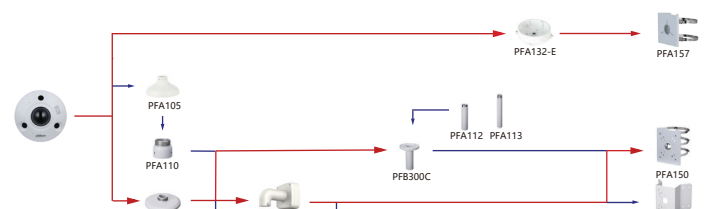

Shape	IP Camera	CVI Camera
	DH-IPC-HFW5842DK1P-Z-5G	

Selection of IP&CVI Dome Camera

Shape	IP Camera	CVI Camera
	IPC-HDBW5442E-ZE IPC-HDBW5442E-ZHE IPC-HDBW5241E-ZHE IPC-HDBW5241E-ZE IPC-HDBW5241E-ZSE IPC-HDBW5442E-ZE-OPAT IPC-HDBW5441E-ZE-OPAT IPC-HDBW5831E-ZSE IPC-HDBW5831E-ZE IPC-HDBW5231E-ZE-HDMI IPC-HDBW5842E-ZE-S2 IPC-HDBW5842E-Z4E-S2 IPC-HDBW5541E-ZE IPC-HDBW5541E-ZSE IPC-HDBW5442E-Z4E	HAC-HDBW7442H-Z-S2 IPC-HDBW742H-Z4-S2 IPC-HDBW7842H-Z-S2 IPC-HDBW7842H-Z4-S2 IPC-HDBW7242H-Z2 IPC-HDBW5842H-Z4HE-S2 IPC-HDBW5842H-ZHE-S2 IPC-HDBW5442H-Z4E IPC-HDBW5442H-ZHE IPC-HDBW5242H-ZE-MF IPC-HDBW5242H-ZE-MF IPC-HDBW5242H-ZE-MF IPC-HDBW841H-Z4-LB IPC-HDBW841H-Z-LB

Camera Junction Box Adapter Wall Mount Ceiling Mount Pole/Corner Mount

Selection of IP&CVI Dome Camera

Shape	IP Camera	CVI Camera
	IPC-EBW 81242-AS-S2 IPC-EBW81242-AS-IPC-S2 IPC-EBW842-AS IPC-EBW842-AS-IPC IPC-EBW81230 IPC-EBW8630	HAC-EBW3802

Camera Adapter Wall Mount Ceiling Mount Junction Box Pole/Corner Mount

Shape	IP Camera	CVI Camera
	IPC-EB5541-AS IPC-EB5541-M12-SA IPC-EB5541-M-AS IPC-HDB4231/4431C-AS IPC-EB5531-M/M12 IPC-EB5531/5500	HAC-EB2401