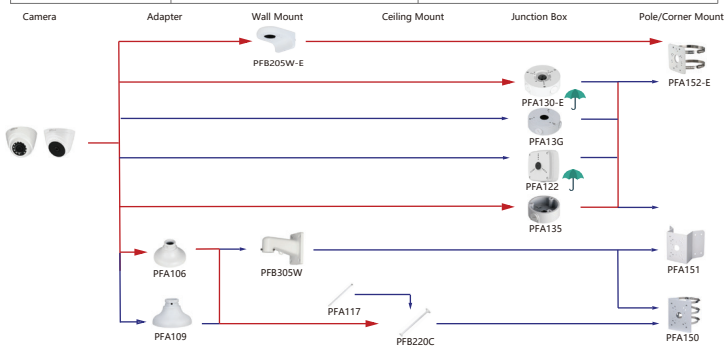

Selection of IP&CVI Eyeball Camera

Shape	IP Camera	CVI Camera
	IPC-HDW3841EM-S-52 IPC-HDW3811EM-A-5 IPC-HDW3541EM-S-52 IPC-HDW3441EM-S-52 IPC-HDW3231EM-S-52 IPC-HDW5241TM-ASE IPC-HDW5442TM-ASE IPC-HDW5541TM-ASE	HAC-HDW1801EM(A)- HAC-HDW12003M(A)- HAC-HDW2802T-A HAC-HDW2402T-A HAC-HDW2509T-A-LED HAC-HDW2249T-A-LED HAC-HDW1809T-A-LED HAC-HDW1509T-IL-A HAC-HDW1509T-A-LED-POC

Shape	IP Camera	CVI Camera
	IPC-T1820/40 IPC-T1820-L	HAC-HDW1800TL-A HAC-HDW1801TL(A)- HAC-HDW1200TL-A

Selection of IP&CVI Eyeball Camera

Shape	IP Camera	CVI Camera
	IPC-HDW5242T-ZE-MF IPC-HDW5241T-ZE IPC-HDW5442T-ZE IPC-HDW5541T-ZE IPC-HDW5842T-ZE-S2 IPC-HDW1230T-ZS-55 IPC-HDW1230T-ZS-55 IPC-HDW5541H-ASE-PV IPC-HDW5241H-ASE-PV IPC-HDW5541H-AS-PV IPC-HDW5241H-AS-PV IPC-HDW5497M-SE-LED IPC-HDW5842TM-SE-S2	HAC-HDW2802T-Z-A HAC-HDW2802T-Z-A-DP HAC-HDW2501T-Z-A HAC-HDW2501T-Z-A-DP HAC-HDW2402T-Z-A HAC-HDW2402T-Z-A-DP HAC-HDW2241T-Z-A HAC-HDW2241T-Z-A-DP HAC-HDW2241T-Z-A-DP HAC-HDW1509T-Z-A-LED-DP HAC-HDW1509T-Z-A-LED HAC-HDW1500T-Z-A-DP HAC-HDW1239T-Z-A-LED-DP HAC-HDW1239T-Z-A-LED HAC-HDW1231T-Z-A HAC-HDW1231T-Z-A-DP HAC-HDW1200T-Z(A)- HAC-ME1809H-A-PV-POC HAC-ME1809H-A-PV HAC-ME1509H-A-PV HAC-ME1239H-A-PV HAC-T3A51-Z HAC-T3A21-Z HAC-T3A21-VF

Selection of IP&CVI Eyeball Camera

Shape	IP Camera	CVI Camera
		HAC-HDW1200M HAC-HDW1800M HAC-HDW1801M HAC-T2A51 HAC-T2A21 HAC-HDW1509TLM-A-LED HAC-HDW2501TLM-A HAC-HDW2249TLM-A-LED HAC-HDW2241TLM(A)- HAC-HDW1809TLM(A)-LED HAC-HDW1801TLM(A)- HAC-HDW1231TLM(A)- HAC-HDW1200TLM(A)-

Shape	IP Camera	CVI Camera
	IPC-HDW2231T-AS-S2 IPC-HDW2230T-AS-S2 IPC-HDW2431T-AS-S2	

Selection of IP&CVI Eyeball Camera

Shape	IP Camera	CVI Camera
	IPC-HDW1230S-55	HAC-T1A21/51 HAC-HDW1200R

Shape	IP Camera	CVI Camera
	HAC-HDW2501TLMQ(A)- HAC-HDW1500TLMQ(A)- HAC-HDW1231TLMQ(A)- HAC-HDW1200TLMQ(A)-	HAC-HDW2501TQ-A HAC-HDW1500TQ(A)- HAC-HDW1231TQ(A)- HAC-HDW1200TQ(A)- HAC-ME1239TQ-A-PV HAC-ME1800EQ-L HAC-ME1500EQ-L HAC-ME1200EQ-L HAC-ME1200EQ-L