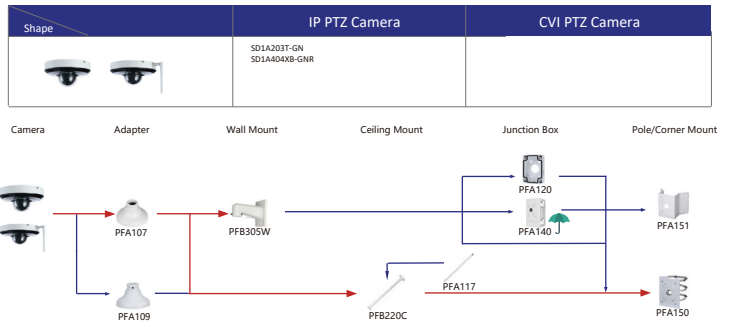

Selection of IP&CVI Eyeball Camera

Shape	IP Camera	CVI Camera
		HAC-HDW1200M HAC-HDW1800M HAC-HDW1801M HAC-T2A51 HAC-T2A21 HAC-HDW1509TLM-A-LED HAC-HDW2501TLM-A HAC-HDW2249TLM-A-LED HAC-HDW2241TLM(A)- HAC-HDW1809TLM(A)-LED HAC-HDW1801TLM(A)- HAC-HDW1231TLM(A)- HAC-HDW1200TLM(A)-

Shape	IP Camera	CVI Camera
	IPC-HDW2231T-AS-S2 IPC-HDW2230T-AS-S2 IPC-HDW2431T-AS-S2	

Selection of IP&CVI Eyeball Camera

Shape	IP Camera	CVI Camera
	IPC-HDW1230S-55	HAC-T1A21/51 HAC-HDW1200R

Shape	IP Camera	CVI Camera
	HAC-HDW2501TLMQ(A)- HAC-HDW1500TLMQ(A)- HAC-HDW1231TLMQ(A)- HAC-HDW1200TLMQ(A)-	HAC-HDW2501TQ-A HAC-HDW1500TQ(A)- HAC-HDW1231TQ(A)- HAC-HDW1200TQ(A)- HAC-ME1239TQ-A-PV HAC-ME1800EQ-L HAC-ME1500EQ-L HAC-ME1200EQ-L HAC-ME1200EQ-L

Selection of PTZ Camera

Selection of PTZ Camera

Selection of PTZ Bullet Camera

Selection of PTZ Camera

Selection of PTZ Camera

Shape	IP PTZ Camera	CVI PTZ Camera
	SDT7C424-4F-2B2I-APV-0400	

Camera Adapter Wall Mount Ceiling Mount Junction Box Pole/Corner Mount