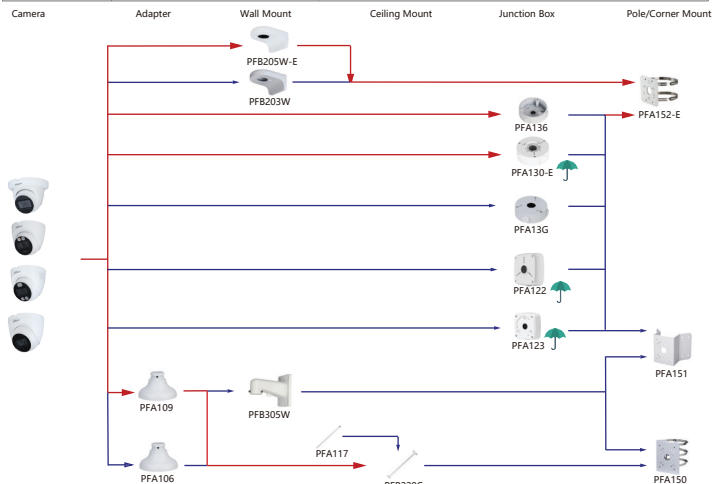

Shape	IP Camera	CVI Camera
	IPC-T1820/40 IPC-T1820-L	HAC-HDW1800TL-A HAC-HDW1801TL(A)- HAC-HDW1200TL-A

Selection of IP&CVI Eyeball Camera

Shape	IP Camera	CVI Camera
	IPC-HDW5242T-ZE-MF IPC-HDW5241T-ZE IPC-HDW5442T-ZE IPC-HDW5541T-ZE IPC-HDW5842T-ZE-S2 IPC-HDW1230T-ZS-55 IPC-HDW1230T-ZS-55 IPC-HDW5541H-ASE-PV IPC-HDW5241H-ASE-PV IPC-HDW5541H-AS-PV IPC-HDW5241H-AS-PV IPC-HDW5497M-SE-LED IPC-HDW5842TM-SE-S2	HAC-HDW2802T-Z-A HAC-HDW2802T-Z-A-DP HAC-HDW2501T-Z-A HAC-HDW2501T-Z-A-DP HAC-HDW2402T-Z-A HAC-HDW2402T-Z-A-DP HAC-HDW2241T-Z-A HAC-HDW2241T-Z-A-DP HAC-HDW2241T-Z-A-DP HAC-HDW1509T-Z-A-LED-DP HAC-HDW1509T-Z-A-LED HAC-HDW1500T-Z-A-DP HAC-HDW1239T-Z-A-LED-DP HAC-HDW1239T-Z-A-LED HAC-HDW1231T-Z-A HAC-HDW1231T-Z-A-DP HAC-HDW1200T-Z(A)- HAC-ME1809H-A-PV-POC HAC-ME1809H-A-PV HAC-ME1509H-A-PV HAC-ME1239H-A-PV HAC-T3A51-Z HAC-T3A21-Z HAC-T3A21-VF

Selection of IP&CVI Eyeball Camera

Shape	IP Camera	CVI Camera
		HAC-HDW1200M HAC-HDW1800M HAC-HDW1801M HAC-T2A51 HAC-T2A21 HAC-HDW1509TLM-A-LED HAC-HDW2501TLM-A HAC-HDW2249TLM-A-LED HAC-HDW2241TLM(A)- HAC-HDW1809TLM(A)-LED HAC-HDW1801TLM(A)- HAC-HDW1231TLM(A)- HAC-HDW1200TLM(A)-

Shape	IP Camera	CVI Camera
	IPC-HDW2231T-AS-S2 IPC-HDW2230T-AS-S2 IPC-HDW2431T-AS-S2	

Selection of IP&CVI Eyeball Camera

Shape	IP Camera	CVI Camera
	IPC-HDW1230S-55	HAC-T1A21/51 HAC-HDW1200R

Shape	IP Camera	CVI Camera
	HAC-HDW2501TLMQ(A)- HAC-HDW1500TLMQ(A)- HAC-HDW1231TLMQ(A)- HAC-HDW1200TLMQ(A)-	HAC-HDW2501TQ-A HAC-HDW1500TQ(A)- HAC-HDW1231TQ(A)- HAC-HDW1200TQ(A)- HAC-ME1239TQ-A-PV HAC-ME1800EQ-L HAC-ME1500EQ-L HAC-ME1200EQ-L HAC-ME1200EQ-L

Selection of PTZ Camera

Selection of PTZ Camera

Selection of PTZ Bullet Camera

Selection of PTZ Camera

Selection of PTZ Camera

Shape	IP PTZ Camera	CVI PTZ Camera
	SDT7C424-4F-2B2I-APV-0400	

Camera Adapter Wall Mount Ceiling Mount Junction Box Pole/Corner Mount