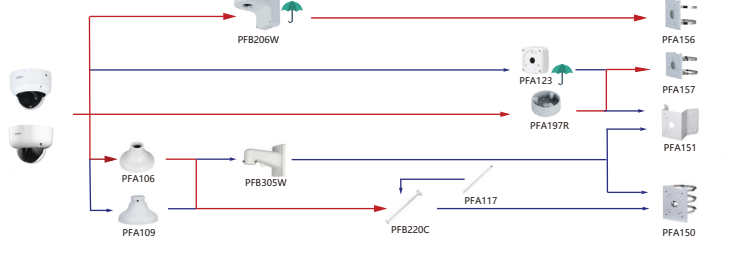

Shape	IP Camera	CVI Camera
	IPC-HDBW5241R1-AS-PV IPC-HDBW5541R1-AS-PV IPC-HDBW5498R1-2E-LED IPC-HDBW3849R1-2AS-PV IPC-HDBW5549R1-2AS-PV IPC-HDBW3449R1-2AS-PV IPC-HDBW5498R1-2E-LED IPC-HDPW1230R1-2S-5S IPC-HDPW1431R1-2S-54 IPC-HDPW1230R1-5S IPC-HDPW1431R1-54	HAC-HDBW2241RA-2-A-DP HAC-HDBW2241RA-2-A HAC-HDBW1239RA-IL-A HAC-HDBW1231RA-2-A-DP HAC-HDBW1231RA-2-A