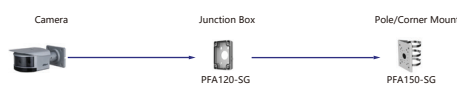

Shape	IP Camera	CVI Camera
		HAC-HFW1239TU-Z-A-LED-DP HAC-HFW1239TU-Z-A-LED

Shape	IP Camera	CVI Camera
	IPC-PFW5849-A180-E2	

Selection of IP&CVI Bullet Camera

Shape	IP Camera	CVI Camera
	IPC-PFW83242-A180 IPC-PFW840-A180	