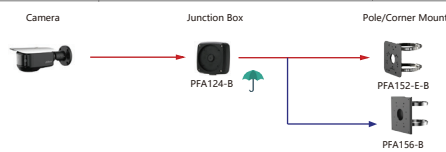

Shape	IP Camera	CVI Camera
		HAC-PFW3601-A180-AC24 HAC-PFW3601-A180