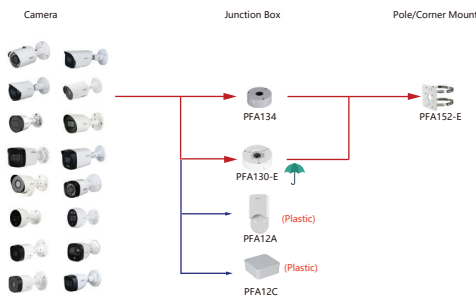

Selection of Box Camera

Selection of IP&CVI Bullet Camera

Shape	IP Camera	CVI Camera
	IPC-HFW5241/5442/5541E-5E	HAC-HFW2802/2501E-A

Shape	IP Camera	CVI Camera	
	IPC-HFW13305-55 IPC-HFW13305-55 IPC-HFW13305-54 IPC-HFW13305-54 IPC-HFW22315-S-52 IPC-HFW22305-S-52 IPC-HFW24315-S-52 IPC-HFW23315-S-52 IPC-HFW28315-S-52 IPC-HFW24395-SA-LED-52 IPC-HFW2395-SA-LED-52 IPC-HFW12395I-LED-55 IPC-HFW12395I-A-LED-55 IPC-HFW15305-S6 IPC-HFW18305-S6 IPC-HFW4241E-AS IPC-HFW4441E-AS IPC-HFW5441E-AS	HAC-HFW12005 HAC-HFW18015 HAC-HFW2509T-A-LED HAC-HFW2281T-A-LED HAC-HFW1809T-A-LED HAC-HFW1509T-A-LED-POC HAC-HFW1509T(A)-LED HAC-HFW1339T(A)-LED HAC-ME1500D-LS HAC-ME1200D-LS HAC-ME1600B-L HAC-ME1500B-L HAC-ME1200B-L HAC-ME1500B-LS HAC-ME1500B-LS HAC-ME1200B-LS HAC-ME1509TLM-A-LED HAC-ME1209TLM-A-LED HAC-ME1231/51 HAC-ME1231/51 HAC-ME1231/51	HAC-82A21/51-Z HAC-HFW1500/1231/1200C(A) HAC-HFW2501CM-A HAC-HFW2241CM-A HAC-HFW1509C(A)-LED HAC-HFW1500C(A) HAC-HFW1239C(A)-LED HAC-HFW1231C-A HAC-HFW1200C(A) HAC-HFW1800R HAC-HFW1200R HAC-HFW1800T(L)-A HAC-HFW1801T(L)-A HAC-HFW1500T(L)-A HAC-HFW1200T(L)-A HAC-HFW1809TLM-A-LED HAC-HFW1809TLM-A-LED HAC-HFW1509TLM(A)-LED HAC-HFW1239TLM(A)-LED HAC-HFW1239TLM(A)-LED

Selection of IP&CVI Bullet Camera

Shape	IP Camera		
	IPC-HFW7442H-Z-52 IPC-HFW7442H-Z-52 IPC-HFW7842H-Z-52 IPC-HFW7842H-Z-52 IPC-HFW71242H-Z	IPC-HFW5242H-ZHE-MF IPC-HFW5242H-ZE-MF IPC-HFW5242H-ZE-MF IPC-HFW5442H-ZHE IPC-HFW5442H-ZE	IPC-HFW5442H-ZE IPC-HFW5842H-ZHE-S2 IPC-HFW5842H-ZHE-S2