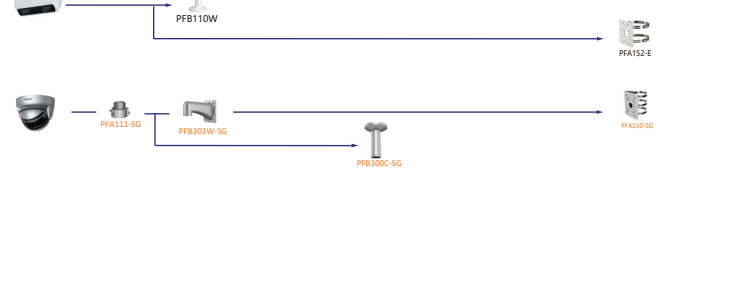

Shape	IP Camera	CVI Camera
	IPC-EW5541-AS	HAC-CW2501

Shape	IP Camera	CVI Camera
	IPC-P08W5831/82041-8360	

Shape	IP Camera	CVI Camera
		HAC-D3A51/Z1

Shape	IP Camera	CVI Camera
	PSDW5631S-8360	

Shape	Special Camera	Shape	Special Camera
	PSDW82442M-A270-D440 PSDW81842M-A360-D237 PSDW8842M-A180-D237		PSDW81842S-A360-D425 PSDW81842S-A360-D425 PSDW8842S-A180-D425 PSDW8842S-A180-D425
	IPC-HDW8441X-3D IPC-HDW8341X-BV-3D		IPC-P08W8840-A180

Selection of IP&CVI Eyeball Camera

Shape	IP Camera	CVI Camera
	IPC-HDW3841EM-S-52 IPC-HDW3811EM-A-5 IPC-HDW3541EM-S-52 IPC-HDW3441EM-S-52 IPC-HDW3231EM-S-52 IPC-HDW5241TM-ASE IPC-HDW5442TM-ASE IPC-HDW5541TM-ASE	HAC-HDW1801EM(A)- HAC-HDW12003M(A)- HAC-HDW2802T-A HAC-HDW2402T-A HAC-HDW2509T-A-LED HAC-HDW2249T-A-LED HAC-HDW1809T-A-LED HAC-HDW1509T-IL-A HAC-HDW1509T-A-LED-POC