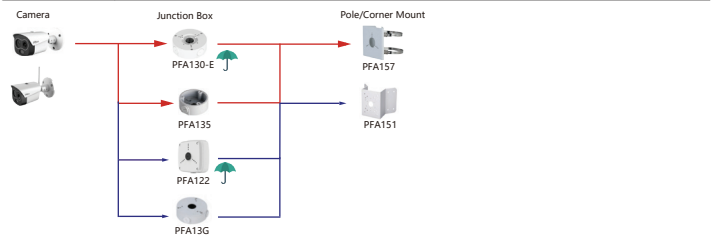

Shape	Thermal Camera	
	TPC-DF1241-T TPC-DF1241