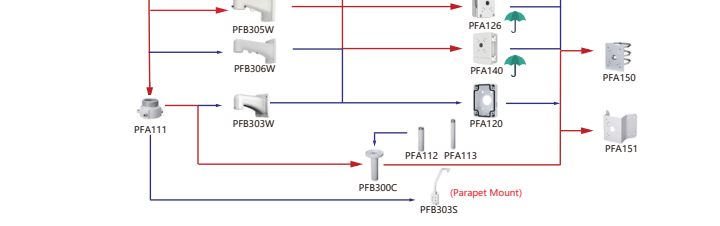

Shape	IP Camera	CVI Camera
	IPC-P08W5831/82041-8360