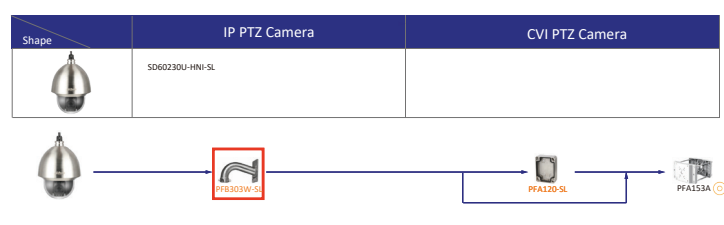

Shape	IP Camera	CVI Camera
	IPC-T1820/40 IPC-T1820-L	HAC-HDW1800TL-A HAC-HDW1801TL(A)- HAC-HDW1200TL-A

Selection of IP&CVI Eyeball Camera

Shape	IP Camera	CVI Camera
	IPC-HDW5242T-ZE-MF IPC-HDW5241T-ZE IPC-HDW5442T-ZE IPC-HDW5541T-ZE IPC-HDW5842T-ZE-S2 IPC-HDW1230T-ZS-55 IPC-HDW1230T-ZS-55 IPC-HDW5541H-ASE-PV IPC-HDW5241H-ASE-PV IPC-HDW5541H-AS-PV IPC-HDW5241H-AS-PV IPC-HDW5497M-SE-LED IPC-HDW5842TM-SE-S2	HAC-HDW2802T-Z-A HAC-HDW2802T-Z-A-DP HAC-HDW2501T-Z-A HAC-HDW2501T-Z-A-DP HAC-HDW2402T-Z-A HAC-HDW2402T-Z-A-DP HAC-HDW2241T-Z-A HAC-HDW2241T-Z-A-DP HAC-HDW2241T-Z-A-DP HAC-HDW1509T-Z-A-LED-DP HAC-HDW1509T-Z-A-LED HAC-HDW1500T-Z-A-DP HAC-HDW1239T-Z-A-LED-DP HAC-HDW1239T-Z-A-LED HAC-HDW1231T-Z-A HAC-HDW1231T-Z-A-DP HAC-HDW1200T-Z(A)- HAC-ME1809H-A-PV-POC HAC-ME1809H-A-PV HAC-ME1509H-A-PV HAC-ME1239H-A-PV HAC-T3A51-Z HAC-T3A21-Z HAC-T3A21-VF

Selection of IP&CVI Eyeball Camera

Shape	IP Camera	CVI Camera
		HAC-HDW1200M HAC-HDW1800M HAC-HDW1801M HAC-T2A51 HAC-T2A21 HAC-HDW1509TLM-A-LED HAC-HDW2501TLM-A HAC-HDW2249TLM-A-LED HAC-HDW2241TLM(A)- HAC-HDW1809TLM(A)-LED HAC-HDW1801TLM(A)- HAC-HDW1231TLM(A)- HAC-HDW1200TLM(A)-

Shape	IP Camera	CVI Camera
	IPC-HDW2231T-AS-S2 IPC-HDW2230T-AS-S2 IPC-HDW2431T-AS-S2	

Selection of IP&CVI Eyeball Camera

Shape	IP Camera	CVI Camera
	IPC-HDW1230S-55	HAC-T1A21/51 HAC-HDW1200R

Shape	IP Camera	CVI Camera
	HAC-HDW2501TLMQ(A)- HAC-HDW1500TLMQ(A)- HAC-HDW1231TLMQ(A)- HAC-HDW1200TLMQ(A)-	HAC-HDW2501TQ-A HAC-HDW1500TQ(A)- HAC-HDW1231TQ(A)- HAC-HDW1200TQ(A)- HAC-ME1239TQ-A-PV HAC-ME1800EQ-L HAC-ME1500EQ-L HAC-ME1200EQ-L HAC-ME1200EQ-L

Selection of PTZ Camera

Selection of PTZ Camera

Selection of PTZ Bullet Camera

Selection of PTZ Camera

Selection of PTZ Camera

Shape	IP PTZ Camera	CVI PTZ Camera
	SDT7C424-4F-2B2I-APV-0400	

Camera Adapter Wall Mount Ceiling Mount Junction Box Pole/Corner Mount