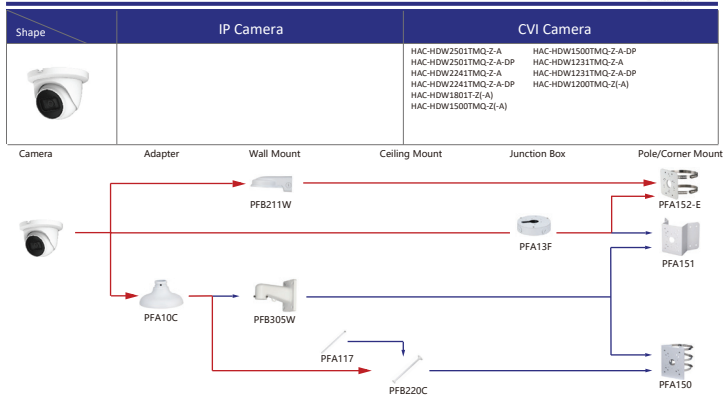

Shape	IP Camera	CVI Camera
	IPC-T1820/40 IPC-T1820-L	HAC-HDW1800TL-A HAC-HDW1801TL(A)- HAC-HDW1200TL-A

Selection of IP&CVI Eyeball Camera

Shape	IP Camera	CVI Camera
	IPC-HDW5242T-ZE-MF IPC-HDW5241T-ZE IPC-HDW5442T-ZE IPC-HDW5541T-ZE IPC-HDW5842T-ZE-S2 IPC-HDW1230T-ZS-55 IPC-HDW1230T-ZS-55 IPC-HDW5541H-ASE-PV IPC-HDW5241H-ASE-PV IPC-HDW5541H-AS-PV IPC-HDW5241H-AS-PV IPC-HDW5497M-SE-LED IPC-HDW5842TM-SE-S2	HAC-HDW2802T-Z-A HAC-HDW2802T-Z-A-DP HAC-HDW2501T-Z-A HAC-HDW2501T-Z-A-DP HAC-HDW2402T-Z-A HAC-HDW2402T-Z-A-DP HAC-HDW2241T-Z-A HAC-HDW2241T-Z-A-DP HAC-HDW2241T-Z-A-DP HAC-HDW1509T-Z-A-LED-DP HAC-HDW1509T-Z-A-LED HAC-HDW1500T-Z-A-DP HAC-HDW1239T-Z-A-LED-DP HAC-HDW1239T-Z-A-LED HAC-HDW1231T-Z-A HAC-HDW1231T-Z-A-DP HAC-HDW1200T-Z(A)- HAC-ME1809H-A-PV-POC HAC-ME1809H-A-PV HAC-ME1509H-A-PV HAC-ME1239H-A-PV HAC-T3A51-Z HAC-T3A21-Z HAC-T3A21-VF

Selection of IP&CVI Eyeball Camera

Shape	IP Camera	CVI Camera
		HAC-HDW1200M HAC-HDW1800M HAC-HDW1801M HAC-T2A51 HAC-T2A21 HAC-HDW1509TLM-A-LED HAC-HDW2501TLM-A HAC-HDW2249TLM-A-LED HAC-HDW2241TLM(A)- HAC-HDW1809TLM(A)-LED HAC-HDW1801TLM(A)- HAC-HDW1231TLM(A)- HAC-HDW1200TLM(A)-

Shape	IP Camera	CVI Camera
	IPC-HDW2231T-AS-S2 IPC-HDW2230T-AS-S2 IPC-HDW2431T-AS-S2	

Selection of IP&CVI Eyeball Camera

Shape	IP Camera	CVI Camera
	IPC-HDW1230S-55	HAC-T1A21/51 HAC-HDW1200R

Shape	IP Camera	CVI Camera
	HAC-HDW2501TLMQ(A)- HAC-HDW1500TLMQ(A)- HAC-HDW1231TLMQ(A)- HAC-HDW1200TLMQ(A)-	HAC-HDW2501TQ-A HAC-HDW1500TQ(A)- HAC-HDW1231TQ(A)- HAC-HDW1200TQ(A)- HAC-ME1239TQ-A-PV HAC-ME1800EQ-L HAC-ME1500EQ-L HAC-ME1200EQ-L HAC-ME1200EQ-L

Selection of PTZ Camera

Selection of PTZ Camera

Selection of PTZ Bullet Camera

Selection of PTZ Camera

Selection of PTZ Camera

Shape	IP PTZ Camera	CVI PTZ Camera
	SDT7C424-4F-2B2I-APV-0400	

Camera Adapter Wall Mount Ceiling Mount Junction Box Pole/Corner Mount