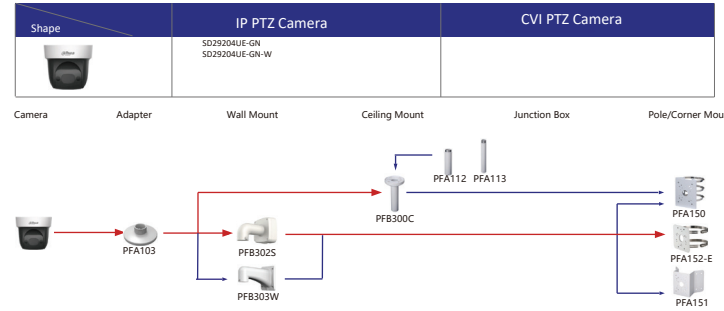

Shape	IP Camera	CVI Camera
	IPC-T1820/40 IPC-T1820-L	HAC-HDW1800TL-A HAC-HDW1801TL(A)- HAC-HDW1200TL-A

Selection of IP&CVI Eyeball Camera

Shape	IP Camera	CVI Camera
	IPC-HDW5242T-ZE-MF IPC-HDW5241T-ZE IPC-HDW5442T-ZE IPC-HDW5541T-ZE IPC-HDW5842T-ZE-S2 IPC-HDW1230T-ZS-55 IPC-HDW1230T-ZS-55 IPC-HDW5541H-ASE-PV IPC-HDW5241H-ASE-PV IPC-HDW5541H-AS-PV IPC-HDW5241H-AS-PV IPC-HDW5497M-SE-LED IPC-HDW5842TM-SE-S2	HAC-HDW2802T-Z-A HAC-HDW2802T-Z-A-DP HAC-HDW2501T-Z-A HAC-HDW2501T-Z-A-DP HAC-HDW2402T-Z-A HAC-HDW2402T-Z-A-DP HAC-HDW2241T-Z-A HAC-HDW2241T-Z-A-DP HAC-HDW2241T-Z-A-DP HAC-HDW1509T-Z-A-LED-DP HAC-HDW1509T-Z-A-LED HAC-HDW1500T-Z-A-DP HAC-HDW1239T-Z-A-LED-DP HAC-HDW1239T-Z-A-LED HAC-HDW1231T-Z-A HAC-HDW1231T-Z-A-DP HAC-HDW1200T-Z(A)- HAC-ME1809H-A-PV-POC HAC-ME1809H-A-PV HAC-ME1509H-A-PV HAC-ME1239H-A-PV HAC-T3A51-Z HAC-T3A21-Z HAC-T3A21-VF

Selection of IP&CVI Eyeball Camera

Shape	IP Camera	CVI Camera
		HAC-HDW1200M HAC-HDW1800M HAC-HDW1801M HAC-T2A51 HAC-T2A21 HAC-HDW1509TLM-A-LED HAC-HDW2501TLM-A HAC-HDW2249TLM-A-LED HAC-HDW2241TLM(A)- HAC-HDW1809TLM(A)-LED HAC-HDW1801TLM(A)- HAC-HDW1231TLM(A)- HAC-HDW1200TLM(A)-

Shape	IP Camera	CVI Camera
	IPC-HDW2231T-AS-S2 IPC-HDW2230T-AS-S2 IPC-HDW2431T-AS-S2	

Selection of IP&CVI Eyeball Camera

Shape	IP Camera	CVI Camera
	IPC-HDW1230S-55	HAC-T1A21/51 HAC-HDW1200R

Shape	IP Camera	CVI Camera
	HAC-HDW2501TLMQ(A)- HAC-HDW1500TLMQ(A)- HAC-HDW1231TLMQ(A)- HAC-HDW1200TLMQ(A)-	HAC-HDW2501TQ-A HAC-HDW1500TQ(A)- HAC-HDW1231TQ(A)- HAC-HDW1200TQ(A)- HAC-ME1239TQ-A-PV HAC-ME1800EQ-L HAC-ME1500EQ-L HAC-ME1200EQ-L HAC-ME1200EQ-L

Selection of PTZ Camera

Selection of PTZ Camera

Selection of PTZ Bullet Camera

Selection of PTZ Camera

Selection of PTZ Camera

Shape	IP PTZ Camera	CVI PTZ Camera
	SDT7C424-4F-2B2I-APV-0400	

Camera Adapter Wall Mount Ceiling Mount Junction Box Pole/Corner Mount