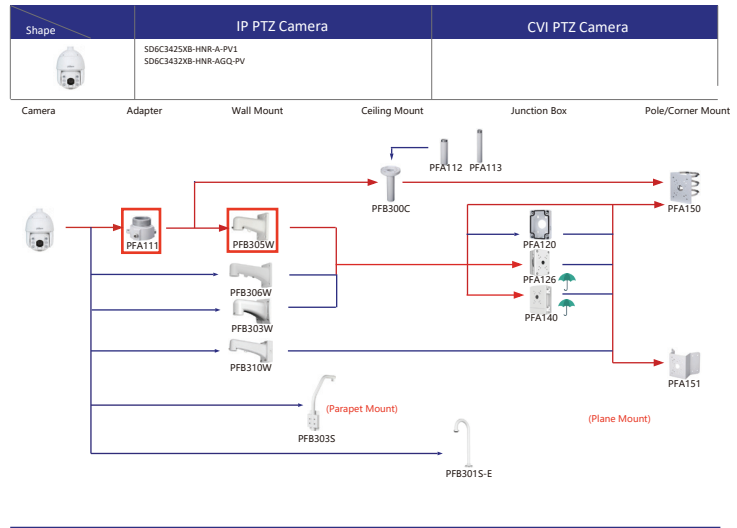

Shape	IP Camera	CVI Camera
	IPC-T1820/40 IPC-T1820-L	HAC-HDW1800TL-A HAC-HDW1801TL(A)- HAC-HDW1200TL-A

Selection of IP&CVI Eyeball Camera

Shape	IP Camera	CVI Camera
	IPC-HDW5242T-ZE-MF IPC-HDW5241T-ZE IPC-HDW5442T-ZE IPC-HDW5541T-ZE IPC-HDW5842T-ZE-S2 IPC-HDW1230T-ZS-55 IPC-HDW1230T-ZS-55 IPC-HDW5541H-ASE-PV IPC-HDW5241H-ASE-PV IPC-HDW5541H-AS-PV IPC-HDW5241H-AS-PV IPC-HDW5497M-SE-LED IPC-HDW5842TM-SE-S2	HAC-HDW2802T-Z-A HAC-HDW2802T-Z-A-DP HAC-HDW2501T-Z-A HAC-HDW2501T-Z-A-DP HAC-HDW2402T-Z-A HAC-HDW2402T-Z-A-DP HAC-HDW2241T-Z-A HAC-HDW2241T-Z-A-DP HAC-HDW2241T-Z-A-DP HAC-HDW1509T-Z-A-LED-DP HAC-HDW1509T-Z-A-LED HAC-HDW1500T-Z-A-DP HAC-HDW1239T-Z-A-LED-DP HAC-HDW1239T-Z-A-LED HAC-HDW1231T-Z-A HAC-HDW1231T-Z-A-DP HAC-HDW1200T-Z(A)- HAC-ME1809H-A-PV-POC HAC-ME1809H-A-PV HAC-ME1509H-A-PV HAC-ME1239H-A-PV HAC-T3A51-Z HAC-T3A21-Z HAC-T3A21-VF

Selection of IP&CVI Eyeball Camera

Shape	IP Camera	CVI Camera
		HAC-HDW1200M HAC-HDW1800M HAC-HDW1801M HAC-T2A51 HAC-T2A21 HAC-HDW1509TLM-A-LED HAC-HDW2501TLM-A HAC-HDW2249TLM-A-LED HAC-HDW2241TLM(A)- HAC-HDW1809TLM(A)-LED HAC-HDW1801TLM(A)- HAC-HDW1231TLM(A)- HAC-HDW1200TLM(A)-

Shape	IP Camera	CVI Camera
	IPC-HDW2231T-AS-S2 IPC-HDW2230T-AS-S2 IPC-HDW2431T-AS-S2	

Selection of IP&CVI Eyeball Camera

Shape	IP Camera	CVI Camera
	IPC-HDW1230S-55	HAC-T1A21/51 HAC-HDW1200R

Shape	IP Camera	CVI Camera
	HAC-HDW2501TLMQ(A)- HAC-HDW1500TLMQ(A)- HAC-HDW1231TLMQ(A)- HAC-HDW1200TLMQ(A)-	HAC-HDW2501TQ-A HAC-HDW1500TQ(A)- HAC-HDW1231TQ(A)- HAC-HDW1200TQ(A)- HAC-ME1239TQ-A-PV HAC-ME1800EQ-L HAC-ME1500EQ-L HAC-ME1200EQ-L HAC-ME1200EQ-L

Selection of PTZ Camera

Selection of PTZ Camera

Selection of PTZ Bullet Camera

Selection of PTZ Camera

Selection of PTZ Camera

Shape	IP PTZ Camera	CVI PTZ Camera
	SDT7C424-4F-2B2I-APV-0400	

Camera Adapter Wall Mount Ceiling Mount Junction Box Pole/Corner Mount