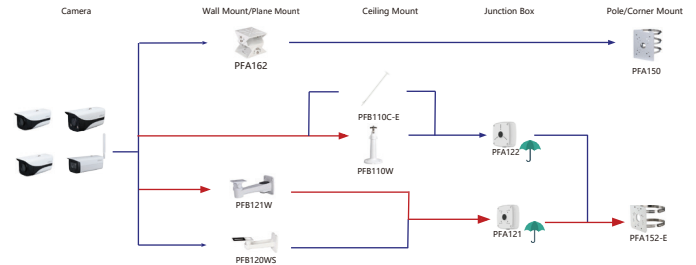

Shape	IP Camera	CVI Camera
	IPC-HFW3241M-AS-12 IPC-HFW3441M-AS-12 IPC-HFW1230M-A-11-B-55 IPC-HFW1230M-A-12-B-55 IPC-HFW3241DF-A5-4G