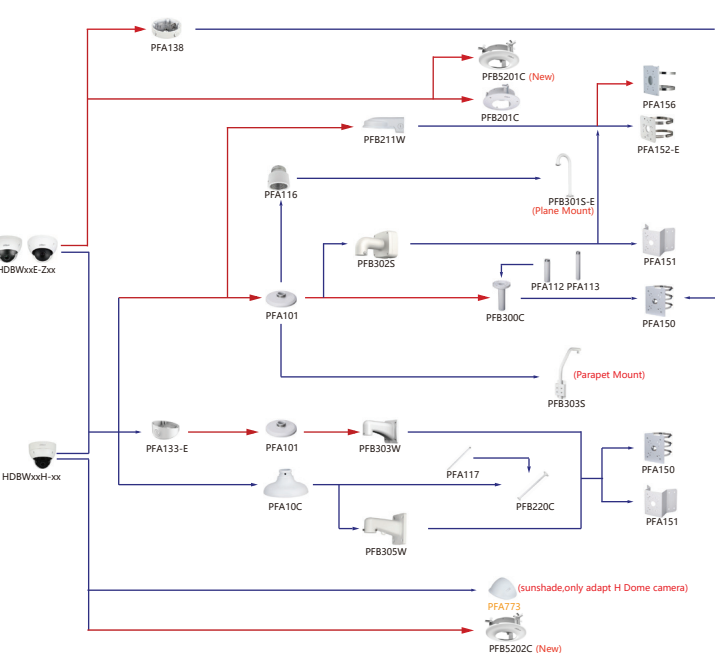

Shape	IP Camera	CVI Camera
	DH-IPC-HFW5842DK1P-Z-5G	

Selection of IP&CVI Dome Camera

Shape	IP Camera	CVI Camera
	IPC-HDBW5442E-ZE IPC-HDBW5442E-ZHE IPC-HDBW5241E-ZHE IPC-HDBW5241E-ZE IPC-HDBW5241E-ZSE IPC-HDBW5442E-ZE-OPAT IPC-HDBW5441E-ZE-OPAT IPC-HDBW5831E-ZSE IPC-HDBW5831E-ZE IPC-HDBW5231E-ZE-HDMI IPC-HDBW5842E-ZE-S2 IPC-HDBW5842E-Z4E-S2 IPC-HDBW5541E-ZE IPC-HDBW5541E-ZSE IPC-HDBW5442E-Z4E	HAC-HDBW7442H-Z-S2 IPC-HDBW742H-Z4-S2 IPC-HDBW7842H-Z-S2 IPC-HDBW7842H-Z4-S2 IPC-HDBW7242H-Z2 IPC-HDBW5842H-Z4HE-S2 IPC-HDBW5842H-ZHE-S2 IPC-HDBW5442H-Z4E IPC-HDBW5442H-ZHE IPC-HDBW5242H-ZE-MF IPC-HDBW5242H-ZE-MF IPC-HDBW5242H-ZE-MF IPC-HDBW841H-Z4-LB IPC-HDBW841H-Z-LB

Camera Junction Box Adapter Wall Mount Ceiling Mount Pole/Corner Mount

Selection of IP&CVI Dome Camera

Shape	IP Camera	CVI Camera
	IPC-EBW 81242-AS-S2 IPC-EBW81242-AS-IPC-S2 IPC-EBW842-AS IPC-EBW842-AS-IPC IPC-EBW81230 IPC-EBW8630	HAC-EBW3802