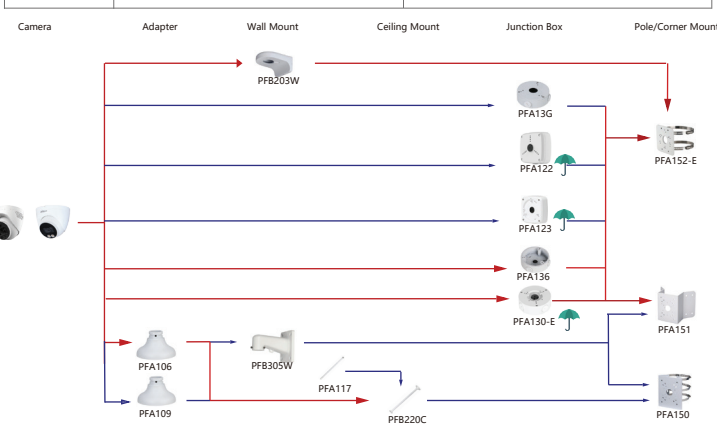

Selection of IP&CVI Eyeball Camera

Shape	IP Camera	CVI Camera
	IPC-HDW3841EM-S-52 IPC-HDW3811EM-A-5 IPC-HDW3541EM-S-52 IPC-HDW3441EM-S-52 IPC-HDW3231EM-S-52 IPC-HDW5241TM-ASE IPC-HDW5442TM-ASE IPC-HDW5541TM-ASE	HAC-HDW1801EM(A)- HAC-HDW12003M(A)- HAC-HDW2802T-A HAC-HDW2402T-A HAC-HDW2509T-A-LED HAC-HDW2249T-A-LED HAC-HDW1809T-A-LED HAC-HDW1509T-IL-A HAC-HDW1509T-A-LED-POC

Shape	IP Camera	CVI Camera
	IPC-T1820/40 IPC-T1820-L	HAC-HDW1800TL-A HAC-HDW1801TL(A)- HAC-HDW1200TL-A

Selection of IP&CVI Eyeball Camera

Shape	IP Camera	CVI Camera
	IPC-HDW5242T-ZE-MF IPC-HDW5241T-ZE IPC-HDW5442T-ZE IPC-HDW5541T-ZE IPC-HDW5842T-ZE-S2 IPC-HDW1230T-ZS-55 IPC-HDW1230T-ZS-55 IPC-HDW5541H-ASE-PV IPC-HDW5241H-ASE-PV IPC-HDW5541H-AS-PV IPC-HDW5241H-AS-PV IPC-HDW5497M-SE-LED IPC-HDW5842TM-SE-S2	HAC-HDW2802T-Z-A HAC-HDW2802T-Z-A-DP HAC-HDW2501T-Z-A HAC-HDW2501T-Z-A-DP HAC-HDW2402T-Z-A HAC-HDW2402T-Z-A-DP HAC-HDW2241T-Z-A HAC-HDW2241T-Z-A-DP HAC-HDW2241T-Z-A-DP HAC-HDW1509T-Z-A-LED-DP HAC-HDW1509T-Z-A-LED HAC-HDW1500T-Z-A-DP HAC-HDW1239T-Z-A-LED-DP HAC-HDW1239T-Z-A-LED HAC-HDW1231T-Z-A HAC-HDW1231T-Z-A-DP HAC-HDW1200T-Z(A)- HAC-ME1809H-A-PV-POC HAC-ME1809H-A-PV HAC-ME1509H-A-PV HAC-ME1239H-A-PV HAC-T3A51-Z HAC-T3A21-Z HAC-T3A21-VF

Selection of IP&CVI Eyeball Camera

Shape	IP Camera	CVI Camera
		HAC-HDW1200M HAC-HDW1800M HAC-HDW1801M HAC-T2A51 HAC-T2A21 HAC-HDW1509TLM-A-LED HAC-HDW2501TLM-A HAC-HDW2249TLM-A-LED HAC-HDW2241TLM(A)- HAC-HDW1809TLM(A)-LED HAC-HDW1801TLM(A)- HAC-HDW1231TLM(A)- HAC-HDW1200TLM(A)-

Shape	IP Camera	CVI Camera
	IPC-HDW2231T-AS-S2 IPC-HDW2230T-AS-S2 IPC-HDW2431T-AS-S2	

Selection of IP&CVI Eyeball Camera

Shape	IP Camera	CVI Camera
	IPC-HDW1230S-55	HAC-T1A21/51 HAC-HDW1200R

Shape	IP Camera	CVI Camera
	HAC-HDW2501TLMQ(A)- HAC-HDW1500TLMQ(A)- HAC-HDW1231TLMQ(A)- HAC-HDW1200TLMQ(A)-	HAC-HDW2501TQ-A HAC-HDW1500TQ(A)- HAC-HDW1231TQ(A)- HAC-HDW1200TQ(A)- HAC-ME1239TQ-A-PV HAC-ME1800EQ-L HAC-ME1500EQ-L HAC-ME1200EQ-L HAC-ME1200EQ-L