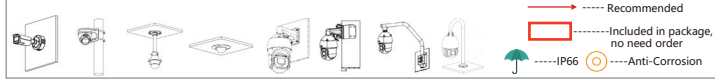

Camera Accessories Selection

Guide you how to install all the cameras

Selection of Box Camera

Shape	IP Camera	CVI Camera
 IPC-HFxxE IPC-HFxXF HAC-HFxXG	IPC-HF5842F-ZE-S2 IPC-HF7442F-Z-S2 IPC-HF7842F-Z-S2 IPC-HF71242F	HAC-HF3805G