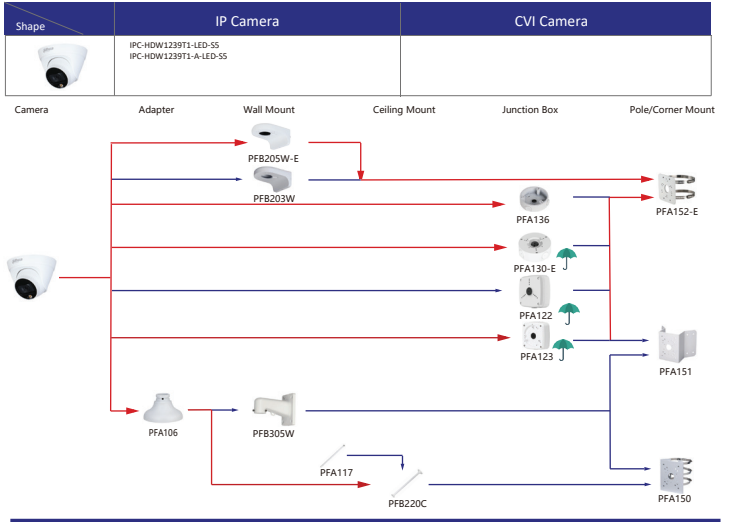

Shape	IP Camera	CVI Camera
	IPC-T1820/40 IPC-T1820-L	HAC-HDW1800TL-A HAC-HDW1801TL(A)- HAC-HDW1200TL-A

Selection of IP&CVI Eyeball Camera

Shape	IP Camera	CVI Camera
	IPC-HDW5242T-ZE-MF IPC-HDW5241T-ZE IPC-HDW5442T-ZE IPC-HDW5541T-ZE IPC-HDW5842T-ZE-S2 IPC-HDW1230T-ZS-55 IPC-HDW1230T-ZS-55 IPC-HDW5541H-ASE-PV IPC-HDW5241H-ASE-PV IPC-HDW5541H-AS-PV IPC-HDW5241H-AS-PV IPC-HDW5497M-SE-LED IPC-HDW5842TM-SE-S2	HAC-HDW2802T-Z-A HAC-HDW2802T-Z-A-DP HAC-HDW2501T-Z-A HAC-HDW2501T-Z-A-DP HAC-HDW2402T-Z-A HAC-HDW2402T-Z-A-DP HAC-HDW2241T-Z-A HAC-HDW2241T-Z-A-DP HAC-HDW2241T-Z-A-DP HAC-HDW1509T-Z-A-LED-DP HAC-HDW1509T-Z-A-LED HAC-HDW1500T-Z-A-DP HAC-HDW1239T-Z-A-LED-DP HAC-HDW1239T-Z-A-LED HAC-HDW1231T-Z-A HAC-HDW1231T-Z-A-DP HAC-HDW1200T-Z(A)- HAC-ME1809H-A-PV-POC HAC-ME1809H-A-PV HAC-ME1509H-A-PV HAC-ME1239H-A-PV HAC-T3A51-Z HAC-T3A21-Z HAC-T3A21-VF

Selection of IP&CVI Eyeball Camera

Shape	IP Camera	CVI Camera
		HAC-HDW1200M HAC-HDW1800M HAC-HDW1801M HAC-T2A51 HAC-T2A21 HAC-HDW1509TLM-A-LED HAC-HDW2501TLM-A HAC-HDW2249TLM-A-LED HAC-HDW2241TLM(A)- HAC-HDW1809TLM(A)-LED HAC-HDW1801TLM(A)- HAC-HDW1231TLM(A)- HAC-HDW1200TLM(A)-

Shape	IP Camera	CVI Camera
	IPC-HDW2231T-AS-S2 IPC-HDW2230T-AS-S2 IPC-HDW2431T-AS-S2	

Selection of IP&CVI Eyeball Camera

Shape	IP Camera	CVI Camera
	IPC-HDW1230S-55	HAC-T1A21/51 HAC-HDW1200R

Shape	IP Camera	CVI Camera
	HAC-HDW2501TLMQ(A)- HAC-HDW1500TLMQ(A)- HAC-HDW1231TLMQ(A)- HAC-HDW1200TLMQ(A)-	HAC-HDW2501TQ-A HAC-HDW1500TQ(A)- HAC-HDW1231TQ(A)- HAC-HDW1200TQ(A)- HAC-ME1239TQ-A-PV HAC-ME1800EQ-L HAC-ME1500EQ-L HAC-ME1200EQ-L HAC-ME1200EQ-L

Selection of PTZ Camera

Selection of PTZ Camera

Selection of PTZ Bullet Camera

Selection of PTZ Camera

Selection of PTZ Camera

Shape	IP PTZ Camera	CVI PTZ Camera
	SDT7C424-4F-2B2I-APV-0400	

Camera Adapter Wall Mount Ceiling Mount Junction Box Pole/Corner Mount