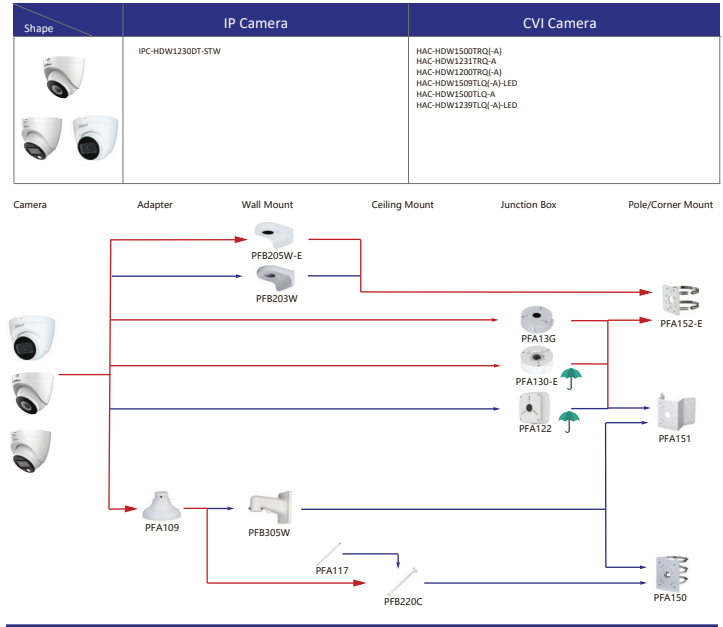

Shape	IP Camera	CVI Camera
	IPC-T1820/40 IPC-T1820-L	HAC-HDW1800TL-A HAC-HDW1801TL(A)- HAC-HDW1200TL-A

Selection of IP&CVI Eyeball Camera

Shape	IP Camera	CVI Camera
	IPC-HDW5242T-ZE-MF IPC-HDW5241T-ZE IPC-HDW5442T-ZE IPC-HDW5541T-ZE IPC-HDW5842T-ZE-S2 IPC-HDW1230T-ZS-55 IPC-HDW1230T-ZS-55 IPC-HDW5541H-ASE-PV IPC-HDW5241H-ASE-PV IPC-HDW5541H-AS-PV IPC-HDW5241H-AS-PV IPC-HDW5497M-SE-LED IPC-HDW5842TM-SE-S2	HAC-HDW2802T-Z-A HAC-HDW2802T-Z-A-DP HAC-HDW2501T-Z-A HAC-HDW2501T-Z-A-DP HAC-HDW2402T-Z-A HAC-HDW2402T-Z-A-DP HAC-HDW2241T-Z-A HAC-HDW2241T-Z-A-DP HAC-HDW2241T-Z-A-DP HAC-HDW1509T-Z-A-LED-DP HAC-HDW1509T-Z-A-LED HAC-HDW1500T-Z-A-DP HAC-HDW1239T-Z-A-LED-DP HAC-HDW1239T-Z-A-LED HAC-HDW1231T-Z-A HAC-HDW1231T-Z-A-DP HAC-HDW1200T-Z(A)- HAC-ME1809H-A-PV-POC HAC-ME1809H-A-PV HAC-ME1509H-A-PV HAC-ME1239H-A-PV HAC-T3A51-Z HAC-T3A21-Z HAC-T3A21-VF

Selection of IP&CVI Eyeball Camera

Shape	IP Camera	CVI Camera
		HAC-HDW1200M HAC-HDW1800M HAC-HDW1801M HAC-T2A51 HAC-T2A21 HAC-HDW1509TLM-A-LED HAC-HDW2501TLM-A HAC-HDW2249TLM-A-LED HAC-HDW2241TLM(A)- HAC-HDW1809TLM(A)-LED HAC-HDW1801TLM(A)- HAC-HDW1231TLM(A)- HAC-HDW1200TLM(A)-

Shape	IP Camera	CVI Camera
	IPC-HDW2231T-AS-S2 IPC-HDW2230T-AS-S2 IPC-HDW2431T-AS-S2	

Selection of IP&CVI Eyeball Camera

Shape	IP Camera	CVI Camera
	IPC-HDW1230S-55	HAC-T1A21/51 HAC-HDW1200R

Shape	IP Camera	CVI Camera
	HAC-HDW2501TLMQ(A)- HAC-HDW1500TLMQ(A)- HAC-HDW1231TLMQ(A)- HAC-HDW1200TLMQ(A)-	HAC-HDW2501TQ-A HAC-HDW1500TQ(A)- HAC-HDW1231TQ(A)- HAC-HDW1200TQ(A)- HAC-ME1239TQ-A-PV HAC-ME1800EQ-L HAC-ME1500EQ-L HAC-ME1200EQ-L HAC-ME1200EQ-L

Selection of PTZ Camera

Selection of PTZ Camera

Selection of PTZ Bullet Camera

Selection of PTZ Camera

Selection of PTZ Camera

Shape	IP PTZ Camera	CVI PTZ Camera
	SDT7C424-4F-2B2I-APV-0400	

Camera Adapter Wall Mount Ceiling Mount Junction Box Pole/Corner Mount