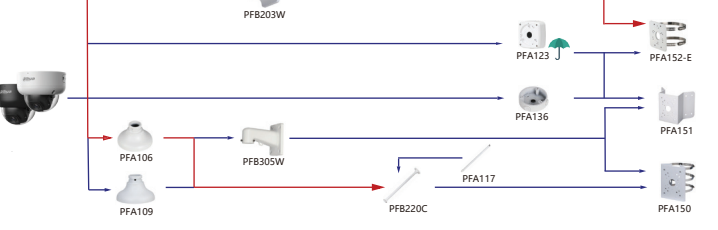

Shape	IP Camera	CVI Camera
	IPC-HDBW3241E-AS-S2 IPC-HDBW3241E-S2 IPC-HDBW3441E-AS-S2 IPC-HDBW3441E-S2 IPC-HDBW3541E-AS-S2 IPC-HDBW3541E-AS IPC-HDBW4841E-AS	HAC-HDBW2241E-A HAC-HDBW1231E-A HAC-HDBW1801E-A

Camera Adapter Wall Mount Ceiling Mount Junction Box Pole/Corner Mount