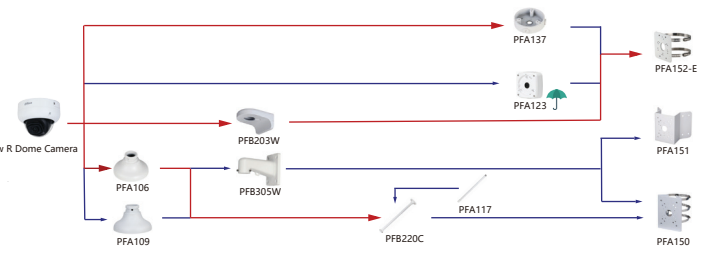

Shape	IP Camera	CVI Camera
	IPC-HDBW3441R-AS-P IPC-HDBW3541R-2S-52 IPC-HDBW3541R-2AS-52 IPC-HDBW3441R-2S-52 IPC-HDBW3441R-2AS-52 IPC-HDBW3841R-2S-52 IPC-HDBW3841R-2AS-52 IPC-HDBW3441R-2S-52 IPC-HDBW3241R-2AS-52 IPC-HDBW5498-ASE-LED IPC-HDBW5842R-ASE-52