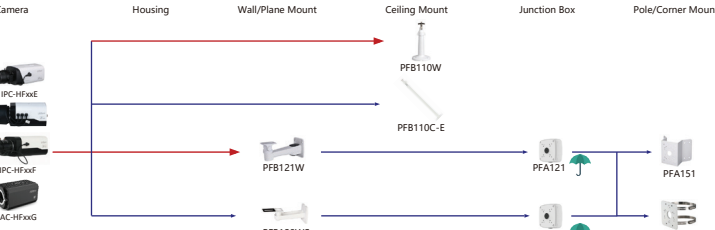

Camera Accessories Selection

Guide you how to install all the cameras

Selection of Box Camera

Shape	IP Camera	CVI Camera
 IPC-HFxxE IPC-HFxXF HAC-HFxXG	IPC-HF5842F-ZE-S2 IPC-HF7442F-Z-S2 IPC-HF7842F-Z-S2 IPC-HF71242F	HAC-HF3805G