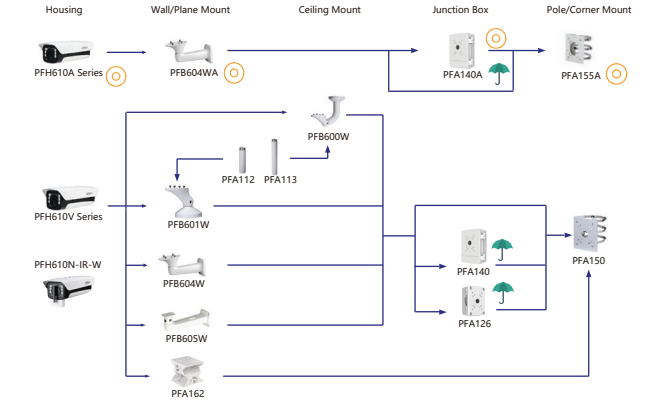

Camera Accessories Selection

Guide you how to install all the cameras

Selection of Box Camera

Shape	IP Camera	CVI Camera
 IPC-HFxxE IPC-HFxXF HAC-HFxXG	IPC-HF5842F-ZE-S2 IPC-HF7442F-Z-S2 IPC-HF7842F-Z-S2 IPC-HF71242F	HAC-HF3805G

Selection of Lens(610 Series)