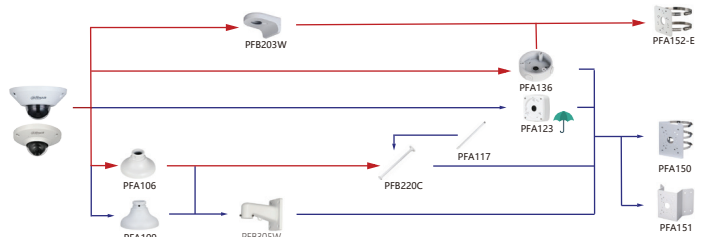

Shape	IP Camera	CVI Camera
	IPC-EB5541-AS IPC-EB5541-M12-SA IPC-EB5541-M-AS IPC-HDB4231/4431C-AS IPC-EB5531-M/M12 IPC-EB5531/5500	HAC-EB2401

Camera Adapter Wall Mount Ceiling Mount Junction Box Pole/Corner Mount