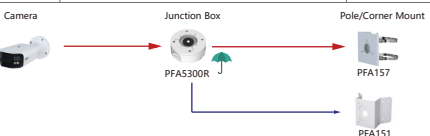

Shape	IP Camera	CVI Camera
	IPC-PFW5849-A180-E2