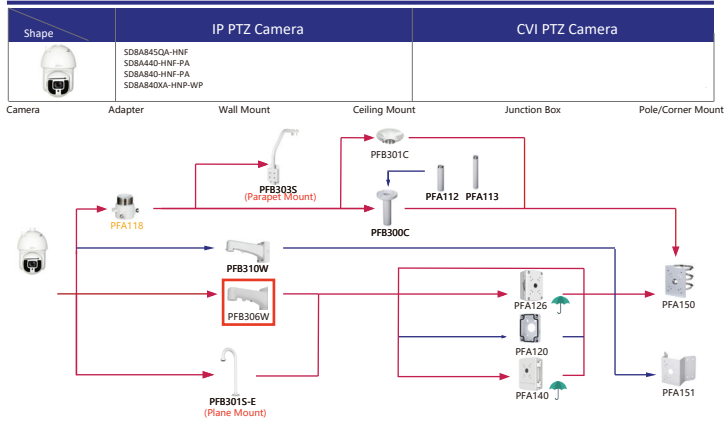

Shape	IP Camera	CVI Camera
	IPC-T1820/40 IPC-T1820-L	HAC-HDW1800TL-A HAC-HDW1801TL(A)- HAC-HDW1200TL-A

Selection of IP&CVI Eyeball Camera

Shape	IP Camera	CVI Camera
	IPC-HDW5242T-ZE-MF IPC-HDW5241T-ZE IPC-HDW5442T-ZE IPC-HDW5541T-ZE IPC-HDW5842T-ZE-S2 IPC-HDW1230T-ZS-55 IPC-HDW1230T-ZS-55 IPC-HDW5541H-ASE-PV IPC-HDW5241H-ASE-PV IPC-HDW5541H-AS-PV IPC-HDW5241H-AS-PV IPC-HDW5497M-SE-LED IPC-HDW5842TM-SE-S2	HAC-HDW2802T-Z-A HAC-HDW2802T-Z-A-DP HAC-HDW2501T-Z-A HAC-HDW2501T-Z-A-DP HAC-HDW2402T-Z-A HAC-HDW2402T-Z-A-DP HAC-HDW2241T-Z-A HAC-HDW2241T-Z-A-DP HAC-HDW2241T-Z-A-DP HAC-HDW1509T-Z-A-LED-DP HAC-HDW1509T-Z-A-LED HAC-HDW1500T-Z-A-DP HAC-HDW1239T-Z-A-LED-DP HAC-HDW1239T-Z-A-LED HAC-HDW1231T-Z-A HAC-HDW1231T-Z-A-DP HAC-HDW1200T-Z(A)- HAC-ME1809H-A-PV-POC HAC-ME1809H-A-PV HAC-ME1509H-A-PV HAC-ME1239H-A-PV HAC-T3A51-Z HAC-T3A21-Z HAC-T3A21-VF

Selection of IP&CVI Eyeball Camera

Shape	IP Camera	CVI Camera
		HAC-HDW1200M HAC-HDW1800M HAC-HDW1801M HAC-T2A51 HAC-T2A21 HAC-HDW1509TLM-A-LED HAC-HDW2501TLM-A HAC-HDW2249TLM-A-LED HAC-HDW2241TLM(A)- HAC-HDW1809TLM(A)-LED HAC-HDW1801TLM(A)- HAC-HDW1231TLM(A)- HAC-HDW1200TLM(A)-

Shape	IP Camera	CVI Camera
	IPC-HDW2231T-AS-S2 IPC-HDW2230T-AS-S2 IPC-HDW2431T-AS-S2	

Selection of IP&CVI Eyeball Camera

Shape	IP Camera	CVI Camera
	IPC-HDW1230S-55	HAC-T1A21/51 HAC-HDW1200R

Shape	IP Camera	CVI Camera
	HAC-HDW2501TLMQ(A)- HAC-HDW1500TLMQ(A)- HAC-HDW1231TLMQ(A)- HAC-HDW1200TLMQ(A)-	HAC-HDW2501TQ-A HAC-HDW1500TQ(A)- HAC-HDW1231TQ(A)- HAC-HDW1200TQ(A)- HAC-ME1239TQ-A-PV HAC-ME1800EQ-L HAC-ME1500EQ-L HAC-ME1200EQ-L HAC-ME1200EQ-L

Selection of PTZ Camera

Selection of PTZ Camera

Selection of PTZ Bullet Camera

Selection of PTZ Camera

Selection of PTZ Camera

Shape	IP PTZ Camera	CVI PTZ Camera
	SDT7C424-4F-2B2I-APV-0400	

Camera Adapter Wall Mount Ceiling Mount Junction Box Pole/Corner Mount