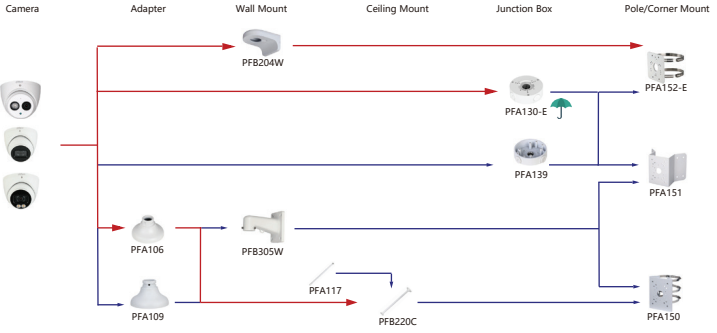

Shape	IP Camera	CVI Camera
	IPC-EW5541-AS	HAC-CW2501

Shape	IP Camera	CVI Camera
	IPC-P08W5831/82041-8360	

Shape	IP Camera	CVI Camera
		HAC-D3A51/Z1

Shape	IP Camera	CVI Camera
	PSDW5631S-8360	

Shape	Special Camera	Shape	Special Camera
	PSDW82442M-A270-D440 PSDW81842M-A360-D237 PSDW8842M-A180-D237		PSDW81842S-A360-D425 PSDW81842S-A360-D425 PSDW8842S-A180-D425 PSDW8842S-A180-D425
	IPC-HDW8441X-3D IPC-HDW8341X-BV-3D		IPC-P08W8840-A180

Selection of IP&CVI Eyeball Camera

Shape	IP Camera	CVI Camera
	IPC-HDW3841EM-S-52 IPC-HDW3811EM-A-5 IPC-HDW3541EM-S-52 IPC-HDW3441EM-S-52 IPC-HDW3231EM-S-52 IPC-HDW5241TM-ASE IPC-HDW5442TM-ASE IPC-HDW5541TM-ASE	HAC-HDW1801EM(A)- HAC-HDW12003M(A)- HAC-HDW2802T-A HAC-HDW2402T-A HAC-HDW2509T-A-LED HAC-HDW2249T-A-LED HAC-HDW1809T-A-LED HAC-HDW1509T-IL-A HAC-HDW1509T-A-LED-POC

Shape	IP Camera	CVI Camera
	IPC-T1820/40 IPC-T1820-L	HAC-HDW1800TL-A HAC-HDW1801TL(A)- HAC-HDW1200TL-A

Selection of IP&CVI Eyeball Camera

Shape	IP Camera	CVI Camera
	IPC-HDW5242T-ZE-MF IPC-HDW5241T-ZE IPC-HDW5442T-ZE IPC-HDW5541T-ZE IPC-HDW5842T-ZE-S2 IPC-HDW1230T-ZS-55 IPC-HDW1230T-ZS-55 IPC-HDW5541H-ASE-PV IPC-HDW5241H-ASE-PV IPC-HDW5541H-AS-PV IPC-HDW5241H-AS-PV IPC-HDW5497M-SE-LED IPC-HDW5842TM-SE-S2	HAC-HDW2802T-Z-A HAC-HDW2802T-Z-A-DP HAC-HDW2501T-Z-A HAC-HDW2501T-Z-A-DP HAC-HDW2402T-Z-A HAC-HDW2402T-Z-A-DP HAC-HDW2241T-Z-A HAC-HDW2241T-Z-A-DP HAC-HDW2241T-Z-A-DP HAC-HDW1509T-Z-A-LED-DP HAC-HDW1509T-Z-A-LED HAC-HDW1500T-Z-A-DP HAC-HDW1239T-Z-A-LED-DP HAC-HDW1239T-Z-A-LED HAC-HDW1231T-Z-A HAC-HDW1231T-Z-A-DP HAC-HDW1200T-Z(A)- HAC-ME1809H-A-PV-POC HAC-ME1809H-A-PV HAC-ME1509H-A-PV HAC-ME1239H-A-PV HAC-T3A51-Z HAC-T3A21-Z HAC-T3A21-VF