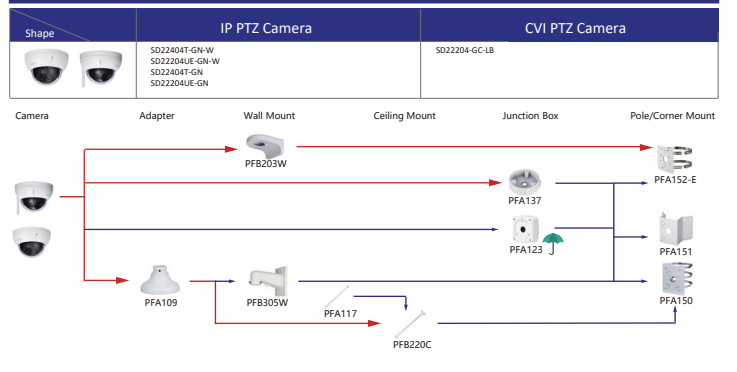

Selection of IP&CVI Eyeball Camera

Shape	IP Camera	CVI Camera
		HAC-HDW1200M HAC-HDW1800M HAC-HDW1801M HAC-T2A51 HAC-T2A21 HAC-HDW1509TLM-A-LED HAC-HDW2501TLM-A HAC-HDW2249TLM-A-LED HAC-HDW2241TLM(A)- HAC-HDW1809TLM(A)-LED HAC-HDW1801TLM(A)- HAC-HDW1231TLM(A)- HAC-HDW1200TLM(A)-

Shape	IP Camera	CVI Camera
	IPC-HDW2231T-AS-S2 IPC-HDW2230T-AS-S2 IPC-HDW2431T-AS-S2	

Selection of IP&CVI Eyeball Camera

Shape	IP Camera	CVI Camera
	IPC-HDW1230S-55	HAC-T1A21/51 HAC-HDW1200R

Shape	IP Camera	CVI Camera
	HAC-HDW2501TLMQ(A)- HAC-HDW1500TLMQ(A)- HAC-HDW1231TLMQ(A)- HAC-HDW1200TLMQ(A)-	HAC-HDW2501TQ-A HAC-HDW1500TQ(A)- HAC-HDW1231TQ(A)- HAC-HDW1200TQ(A)- HAC-ME1239TQ-A-PV HAC-ME1800EQ-L HAC-ME1500EQ-L HAC-ME1200EQ-L HAC-ME1200EQ-L

Selection of PTZ Camera

Selection of PTZ Camera

Selection of PTZ Bullet Camera

Selection of PTZ Camera

Selection of PTZ Camera

Shape	IP PTZ Camera	CVI PTZ Camera
	SDT7C424-4F-2B2I-APV-0400	

Camera Adapter Wall Mount Ceiling Mount Junction Box Pole/Corner Mount