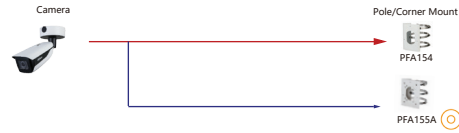

Selection of IP&CVI Bullet Camera

Shape	IP Camera		
	IPC-HFW7442H-Z-52 IPC-HFW7442H-Z-52 IPC-HFW7842H-Z-52 IPC-HFW7842H-Z-52 IPC-HFW71242H-Z	IPC-HFW5242H-ZHE-MF IPC-HFW5242H-ZE-MF IPC-HFW5242H-ZE-MF IPC-HFW5442H-ZHE IPC-HFW5442H-ZE	IPC-HFW5442H-ZE IPC-HFW5842H-ZHE-S2 IPC-HFW5842H-ZHE-S2