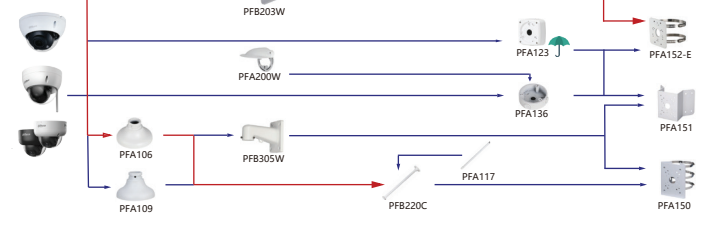

Shape	IP Camera	CVI Camera
	IPC-HDBW5441F-AS-E2	HAC-D3A21-VF HAC-D3A21/91-Z

Camera Adapter Wall Mount Ceiling Mount Junction Box Pole/Corner Mount

Selection of IP&CVI Dome Camera

Shape	IP Camera	CVI Camera
	IPC-HDBW3441E-AS-S2 IPC-HDBW3441E-S2 IPC-HDBW349E-AS-NI IPC-HDBW2831E-S2 IPC-HDBW5331E-S2 IPC-HDBW2431E-S2 IPC-HDBW12331E-S2 IPC-HDBW230E-S2 IPC-HDBW1830E-S2	IPC-HDBW3841E-S IPC-HDBW3841E-AS IPC-HDBW3541E-AS IPC-HDBW3241E-S IPC-HDBW3241E-AS IPC-HDBW1230E-S5 IPC-HDBW1231E-S4 IPC-HDBW1530E-S6 IPC-HDBW3241E-S2 IPC-HDBW1230E-SW IPC-HDBW1430E-SW IPC-HDBW3841E-S2 IPC-HDBW341E-S2 IPC-HDBW3541E-S2 IPC-HDBW3441E-S2 IPC-HDBW341E-AS-S2 IPC-HDBW341E-AS-S2 IPC-HDBW3241E-S2 IPC-HDBW1830E-S6

Camera Adapter Wall Mount Ceiling Mount Junction Box Pole/Corner Mount

Shape	IP Camera	CVI Camera
	IPC-HDBW3241E-AS-S2 IPC-HDBW3241E-S2 IPC-HDBW3441E-AS-S2 IPC-HDBW3441E-S2 IPC-HDBW3541E-AS-S2 IPC-HDBW3541E-AS IPC-HDBW4841E-AS	HAC-HDBW2241E-A HAC-HDBW1231E-A HAC-HDBW1801E-A