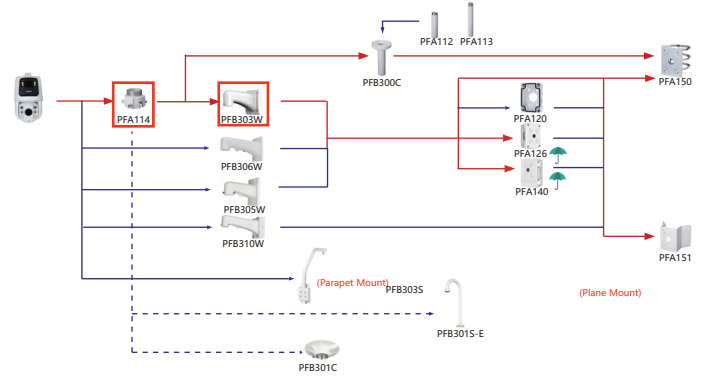

Shape	IP Camera	CVI Camera
	IPC-HDW2231T-AS-S2 IPC-HDW2230T-AS-S2 IPC-HDW2431T-AS-S2	

Selection of IP&CVI Eyeball Camera

Shape	IP Camera	CVI Camera
	IPC-HDW1230S-55	HAC-T1A21/51 HAC-HDW1200R

Shape	IP Camera	CVI Camera
	HAC-HDW2501TLMQ(A)- HAC-HDW1500TLMQ(A)- HAC-HDW1231TLMQ(A)- HAC-HDW1200TLMQ(A)-	HAC-HDW2501TQ-A HAC-HDW1500TQ(A)- HAC-HDW1231TQ(A)- HAC-HDW1200TQ(A)- HAC-ME1239TQ-A-PV HAC-ME1800EQ-L HAC-ME1500EQ-L HAC-ME1200EQ-L HAC-ME1200EQ-L

Selection of PTZ Camera

Selection of PTZ Camera

Selection of PTZ Bullet Camera

Selection of PTZ Camera

Selection of PTZ Camera

Shape	IP PTZ Camera	CVI PTZ Camera
	SDT7C424-4F-2B2I-APV-0400	

Camera Adapter Wall Mount Ceiling Mount Junction Box Pole/Corner Mount