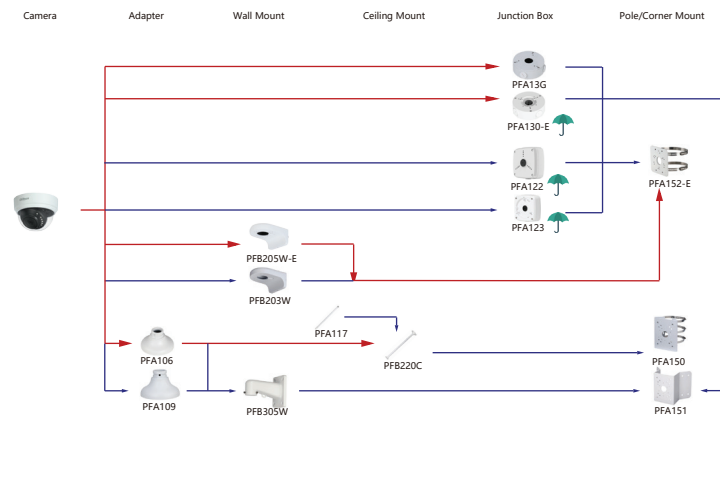

Shape	IP Camera	CVI Camera
	IPC-HDBW5241R1-AS-PV IPC-HDBW5541R1-AS-PV IPC-HDBW5498R1-2E-LED IPC-HDBW3849R1-2AS-PV IPC-HDBW5549R1-2AS-PV IPC-HDBW3449R1-2AS-PV IPC-HDBW5498R1-2E-LED IPC-HDPW1230R1-2S-5S IPC-HDPW1431R1-2S-54 IPC-HDPW1230R1-5S IPC-HDPW1431R1-54	HAC-HDBW2241RA-2-A-DP HAC-HDBW2241RA-2-A HAC-HDBW1239RA-IL-A HAC-HDBW1231RA-2-A-DP HAC-HDBW1231RA-2-A

Shape	IP Camera	CVI Camera
	IPC-EW5541-AS	HAC-CW2501

Shape	IP Camera	CVI Camera
	IPC-P08W5831/82041-8360	

Shape	IP Camera	CVI Camera
		HAC-D3A51/Z1

Shape	IP Camera	CVI Camera
	PSDW5631S-8360	

Shape	Special Camera	Shape	Special Camera
	PSDW82442M-A270-D440 PSDW81842M-A360-D237 PSDW8842M-A180-D237		PSDW81842S-A360-D425 PSDW81842S-A360-D425 PSDW8842S-A180-D425 PSDW8842S-A180-D425
	IPC-HDW8441X-3D IPC-HDW8341X-BV-3D		IPC-P08W8840-A180

Selection of IP&CVI Eyeball Camera

Shape	IP Camera	CVI Camera
	IPC-HDW3841EM-S-52 IPC-HDW3811EM-A-5 IPC-HDW3541EM-S-52 IPC-HDW3441EM-S-52 IPC-HDW3231EM-S-52 IPC-HDW5241TM-ASE IPC-HDW5442TM-ASE IPC-HDW5541TM-ASE	HAC-HDW1801EM(A)- HAC-HDW12003M(A)- HAC-HDW2802T-A HAC-HDW2402T-A HAC-HDW2509T-A-LED HAC-HDW2249T-A-LED HAC-HDW1809T-A-LED HAC-HDW1509T-IL-A HAC-HDW1509T-A-LED-POC