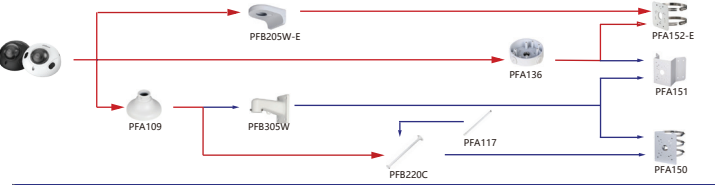

Shape	IP Camera	CVI Camera
	IPC-HDBW2041F-AS-S2 IPC-HDBW3441F-AS-S2 IPC-HDBW3241F-AS-S2	

Camera Adapter Wall Mount Ceiling Mount Junction Box Pole/Corner Mount