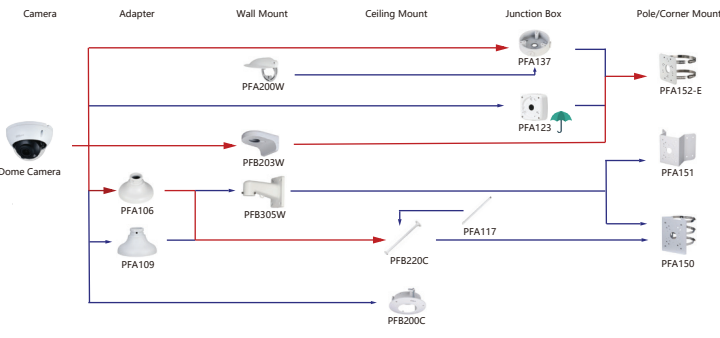

Shape	IP Camera	CVI Camera
	IPC-HDBW5441F-AS-E2	HAC-D3A21-VF HAC-D3A21/91-Z

Camera Adapter Wall Mount Ceiling Mount Junction Box Pole/Corner Mount

Selection of IP&CVI Dome Camera

Shape	IP Camera	CVI Camera
	IPC-HDBW3441E-AS-S2 IPC-HDBW3441E-S2 IPC-HDBW349E-AS-NI IPC-HDBW2831E-S2 IPC-HDBW5331E-S2 IPC-HDBW2431E-S2 IPC-HDBW12331E-S2 IPC-HDBW230E-S2 IPC-HDBW1830E-S2	IPC-HDBW3841E-S IPC-HDBW3841E-AS IPC-HDBW3541E-AS IPC-HDBW3241E-S IPC-HDBW3241E-AS IPC-HDBW1230E-S5 IPC-HDBW1231E-S4 IPC-HDBW1530E-S6 IPC-HDBW3241E-S2 IPC-HDBW1230E-SW IPC-HDBW1430E-SW IPC-HDBW3841E-S2 IPC-HDBW341E-S2 IPC-HDBW3541E-S2 IPC-HDBW3441E-S2 IPC-HDBW341E-AS-S2 IPC-HDBW341E-AS-S2 IPC-HDBW3241E-S2 IPC-HDBW1830E-S6

Camera Adapter Wall Mount Ceiling Mount Junction Box Pole/Corner Mount

Shape	IP Camera	CVI Camera
	IPC-HDBW3241E-AS-S2 IPC-HDBW3241E-S2 IPC-HDBW3441E-AS-S2 IPC-HDBW3441E-S2 IPC-HDBW3541E-AS-S2 IPC-HDBW3541E-AS IPC-HDBW4841E-AS	HAC-HDBW2241E-A HAC-HDBW1231E-A HAC-HDBW1801E-A

Camera Adapter Wall Mount Ceiling Mount Junction Box Pole/Corner Mount

Shape	IP Camera	CVI Camera
	IPC-HDBW3841R-2AS IPC-HDBW3841R-2S IPC-HDBW3541R-2AS IPC-HDBW3441R-2S IPC-HDBW3441R-2AS IPC-HDBW541R-ASE-OPAT IPC-HDBW5442R-ASE-OPAT IPC-HDBW5231R-2E IPC-HDBW3241R-2AS IPC-HDBW1230R-2S-5S IPC-HDBW1431R-2S-54	HAC-HDBW2802R-2 HAC-HDBW2802R-2-CP HAC-HDBW2501R-2 HAC-HDBW2501R-2-DP HAC-HDBW2402R HAC-HDBW2402R-2 HAC-HDBW2402R-2-DP HAC-HDBW1501R-2 HAC-HDBW1500R-2 HAC-HDBW1500R-2-DP HAC-HDBW1200R-2 HAC-HDBW1200R