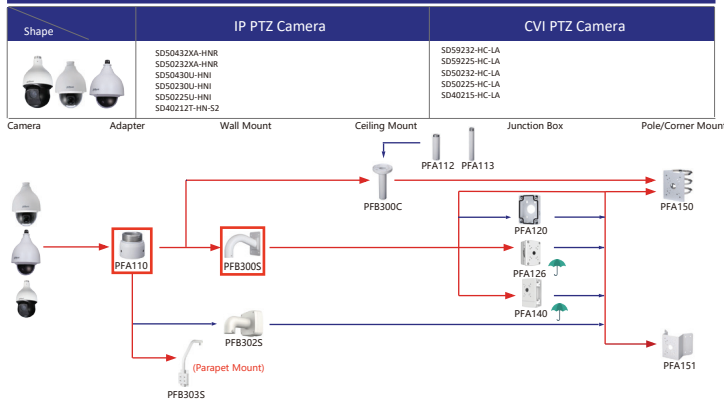

Shape	IP Camera	CVI Camera
	IPC-T1820/40 IPC-T1820-L	HAC-HDW1800TL-A HAC-HDW1801TL(A)- HAC-HDW1200TL-A

Selection of IP&CVI Eyeball Camera

Shape	IP Camera	CVI Camera
	IPC-HDW5242T-ZE-MF IPC-HDW5241T-ZE IPC-HDW5442T-ZE IPC-HDW5541T-ZE IPC-HDW5842T-ZE-S2 IPC-HDW1230T-ZS-55 IPC-HDW1230T-ZS-55 IPC-HDW5541H-ASE-PV IPC-HDW5241H-ASE-PV IPC-HDW5541H-AS-PV IPC-HDW5241H-AS-PV IPC-HDW5497M-SE-LED IPC-HDW5842TM-SE-S2	HAC-HDW2802T-Z-A HAC-HDW2802T-Z-A-DP HAC-HDW2501T-Z-A HAC-HDW2501T-Z-A-DP HAC-HDW2402T-Z-A HAC-HDW2402T-Z-A-DP HAC-HDW2241T-Z-A HAC-HDW2241T-Z-A-DP HAC-HDW2241T-Z-A-DP HAC-HDW1509T-Z-A-LED-DP HAC-HDW1509T-Z-A-LED HAC-HDW1500T-Z-A-DP HAC-HDW1239T-Z-A-LED-DP HAC-HDW1239T-Z-A-LED HAC-HDW1231T-Z-A HAC-HDW1231T-Z-A-DP HAC-HDW1200T-Z(A)- HAC-ME1809H-A-PV-POC HAC-ME1809H-A-PV HAC-ME1509H-A-PV HAC-ME1239H-A-PV HAC-T3A51-Z HAC-T3A21-Z HAC-T3A21-VF

Selection of IP&CVI Eyeball Camera

Shape	IP Camera	CVI Camera
		HAC-HDW1200M HAC-HDW1800M HAC-HDW1801M HAC-T2A51 HAC-T2A21 HAC-HDW1509TLM-A-LED HAC-HDW2501TLM-A HAC-HDW2249TLM-A-LED HAC-HDW2241TLM(A)- HAC-HDW1809TLM(A)-LED HAC-HDW1801TLM(A)- HAC-HDW1231TLM(A)- HAC-HDW1200TLM(A)-

Shape	IP Camera	CVI Camera
	IPC-HDW2231T-AS-S2 IPC-HDW2230T-AS-S2 IPC-HDW2431T-AS-S2	

Selection of IP&CVI Eyeball Camera

Shape	IP Camera	CVI Camera
	IPC-HDW1230S-55	HAC-T1A21/51 HAC-HDW1200R

Shape	IP Camera	CVI Camera
	HAC-HDW2501TLMQ(A)- HAC-HDW1500TLMQ(A)- HAC-HDW1231TLMQ(A)- HAC-HDW1200TLMQ(A)-	HAC-HDW2501TQ-A HAC-HDW1500TQ(A)- HAC-HDW1231TQ(A)- HAC-HDW1200TQ(A)- HAC-ME1239TQ-A-PV HAC-ME1800EQ-L HAC-ME1500EQ-L HAC-ME1200EQ-L HAC-ME1200EQ-L

Selection of PTZ Camera

Selection of PTZ Camera

Selection of PTZ Bullet Camera

Selection of PTZ Camera

Selection of PTZ Camera

Shape	IP PTZ Camera	CVI PTZ Camera
	SDT7C424-4F-2B2I-APV-0400	

Camera Adapter Wall Mount Ceiling Mount Junction Box Pole/Corner Mount