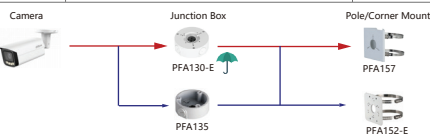

Shape	IP Camera	CVI Camera
		HAC-HFW1239TU-Z-A-LED-DP HAC-HFW1239TU-Z-A-LED