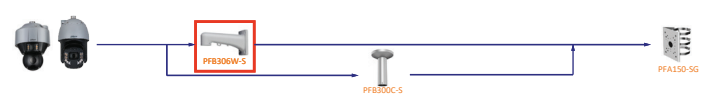

Selection of PTZ Camera

Shape	IP PTZ Camera	CVI PTZ Camera
	SDT7C424-4F-2B2I-APV-0400	

Camera   Adapter   Wall Mount   Ceiling Mount   Junction Box   Pole/Corner Mount

Shape	IP PTZ Camera	CVI PTZ Camera
	SDTSK425-424-QA-2812 SDTSK425-424-QA-0832 SDTSK425-4F-QA-0600 SDTSK225-4F-QA-0600	SD8C440FD-HNF SD8C260PA1-HNF SD8C448PA1-HNF SD8C848PA1-HNF

Camera   Wall Mount   Ceiling Mount   Pole/Corner Mount

Selection of PTZ Camera

Shape	Special Camera	Shape	Special Camera
	SD2W2030U-SL		SD2W3000E-SL
	ECA3A1404-HNR-XB-F ECA3A1404-HNR-XB		EPC230U-PTZ EPC230U-PTZ-IR EPC245U-PTZ EPC245U-PTZ-IR
	ECA7A1425-HNR-XA-F EPC230U		

Selection of PTZ Camera

Shape	IP PTZ Camera	CVI PTZ Camera
	DH-PTZ83440-HNF-PA	

Camera   Wall Mount   Ceiling Mount   Junction Box   Corner/Pole Mount

Shape	IP PTZ Camera	CVI PTZ Camera
	DH-PTZ83440-HNF-PA	

Camera   Wall Mount   Ceiling Mount   Junction Box   Corner/Pole Mount

Shape	IP PTZ Camera	CVI PTZ Camera
	DH-PTZ8548-HNF-PA DH-PTZ8548-HNF-PA DH-PTZ85260-HNF-PA DH-PTZ8548-HNF-PA-FL DH-PTZ8548-HNF-PA-FL DH-PTZ85260-HNF-PA-FL DH-PTZ83440-HNF-PA	

Camera   Wall Mount

Selection of PTZ Camera